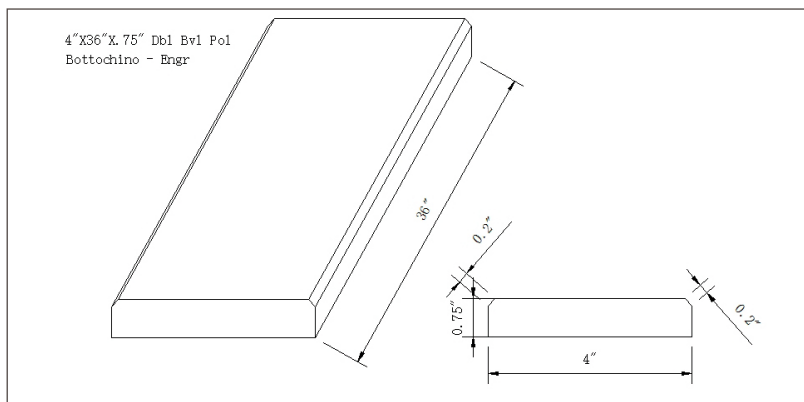

## Bottochino 4x36 Double Beveled

**THD2BE4X36DB**

### DRAWING:

## SPECS

Size: **4"x36"**

Thickness: **0.75"**

Primary Color: **Beige**

Finish: **Polished**

Material Type: **Engineered Marble**

Application	Residential	Commercial
Counterops	No	No
Flooring	Yes	Yes
Wall	No	No