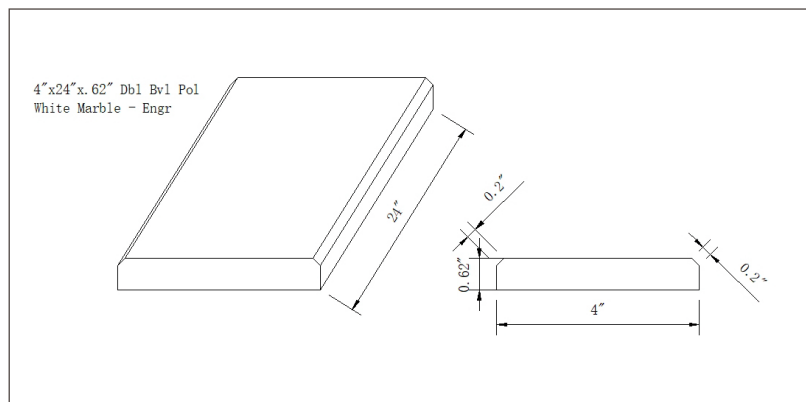

White Marble 4x24 Double Beveled

THD2WH4X24DB

DRAWING:

SPECS

Size: **4"x24"**

Thickness: **0.62"**

Primary Color: **White**

Finish: **Polished**