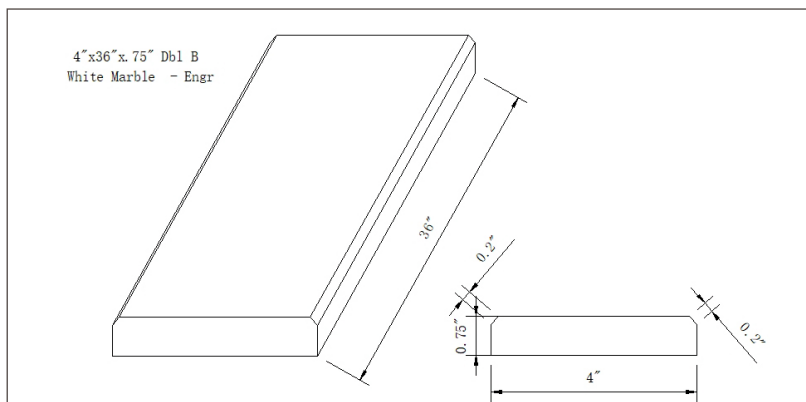

White Marble 4x36 Double Beveled

THD2WH4X36DB

DRAWING:

SPECS

Size: **4"x36"**

Thickness: **0.75"**

Primary Color: **White**

Finish: **Polished**