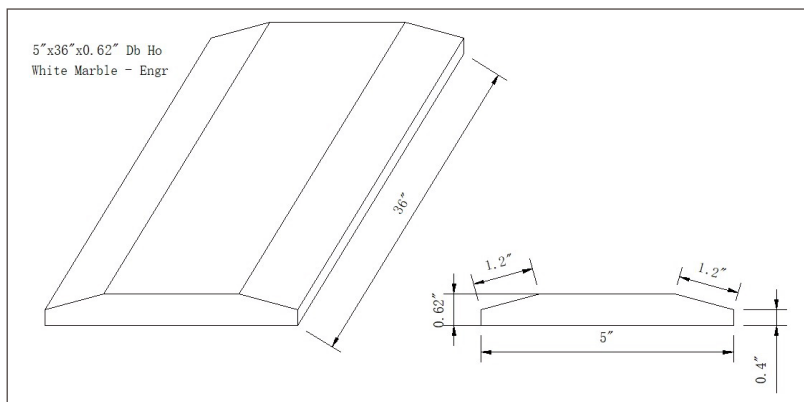

MSI

THRESHOLD AND SILLS

White Marble 5x36 Double Hollywood Beveled

THD2WH5X36DHL

DRAWING:

SPECS

Size: **5"x36"**

Thickness: **0.62"**