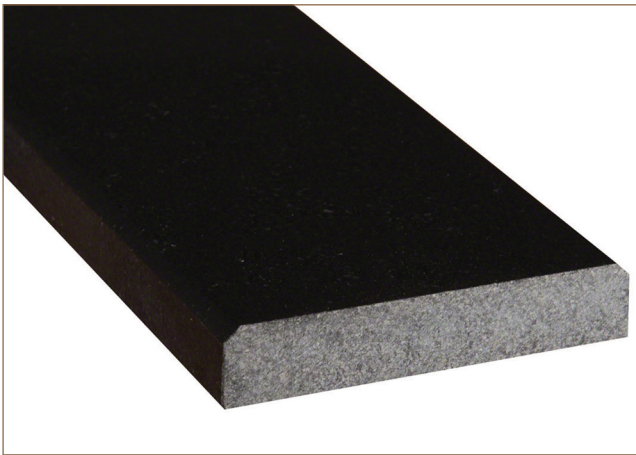

MSI

THRESHOLD AND SILLS

Premium Black 5x36x.75 Double Beveled Threshold

SMOT-THDB-PBLK5X36

DRAWING:

SPECS

Size: **5"x36"**

Thickness: **0.75"**

Primary Color: **Black**

Finish: **Polished**

Material Type: **Granite**

Application	Residential	Commercial
Countertops	No	No
Flooring	Yes	Yes
Wall	No	No

• **WARNING:** This product can expose you to chemicals including crystalline silica which is known to the State of California to cause cancer. For more information go to www.P65Warnings.ca.gov.