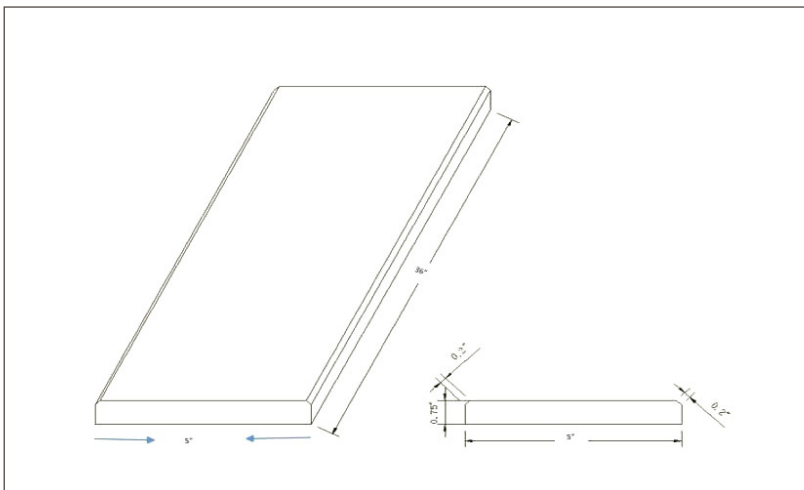

MSI

THRESHOLD AND SILLS

Premium Black 5x36x.75 Double Beveled Threshold

SMOT-THDB-PBLK5X36

DRAWING:

SPECS

Size: **5"x36"**

Thickness: **0.75"**