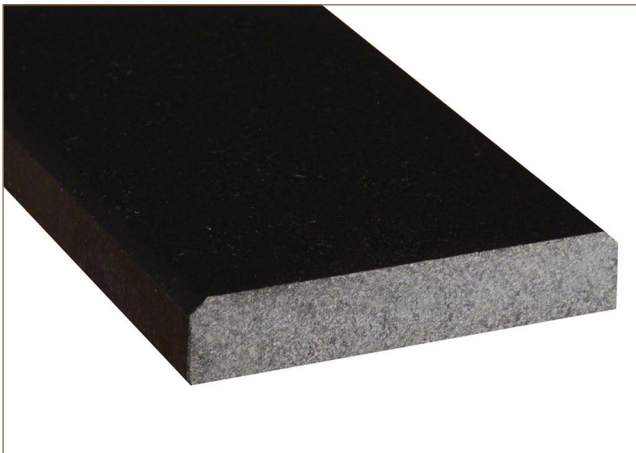

MSI

THRESHOLD AND SILLS

Premium Black 6x36x.75 Double Hollywood Threshold

SMOT-THDB-PBLK6X36

DRAWING:

SPECS

Size: **6"x36"**

Thickness: **0.75"**

Primary Color: **Black**

Finish: **Polished**

Material Type: **Granite**

Application	Residential	Commercial
Counterotps	No	No
Flooring	Yes	Yes
Wall	No	No

• **WARNING:** This product can expose you to chemicals including crystalline silica which is known to the State of California to cause cancer. For more information go to www.P65Warnings.ca.gov.