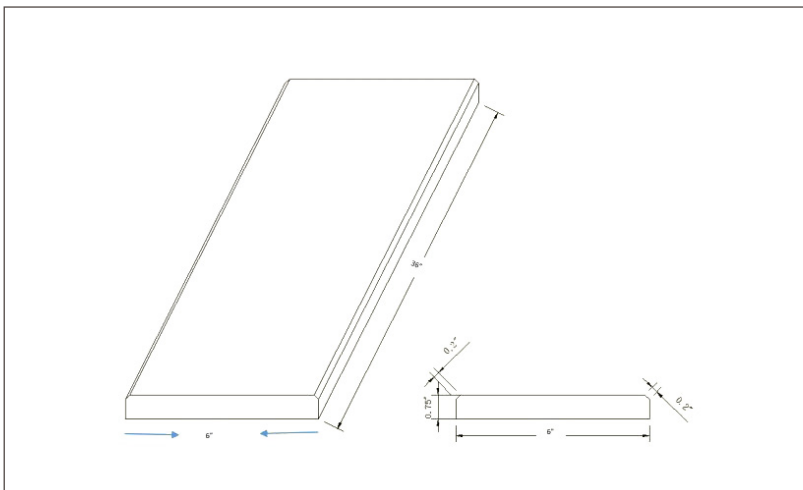

MSI

THRESHOLD AND SILLS

Premium Black 6x36x.75 Double Hollywood Threshold

SMOT-THDB-PBLK6X36

DRAWING:

SPECS

Size: **6"x36"**

Thickness: **0.75"**