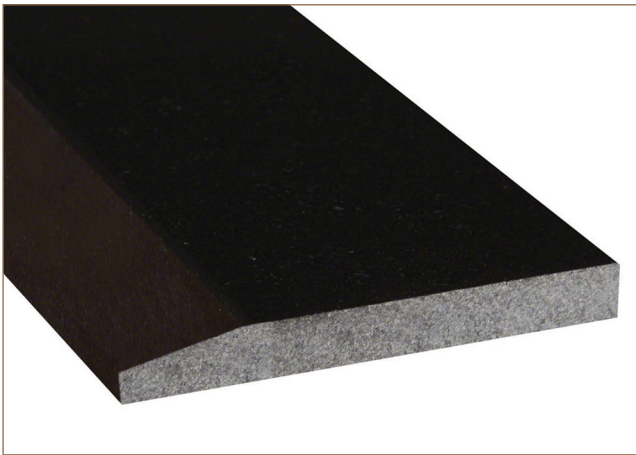

Premium Black 6x36x.75 Single Hollywood Threshold

SMOT-THSH-PBLK6X36

DRAWING:

SPECS

Size: **6"x36"**

Thickness: **0.75"**

Primary Color: **Black**

Finish: **Polished**

Material Type: **Granite**

Application	Residential	Commercial
Counterotps	No	No
Flooring	Yes	Yes
Wall	No	No

• **WARNING:** This product can expose you to chemicals including crystalline silica which is known to the State of California to cause cancer. For more information go to www.P65Warnings.ca.gov.