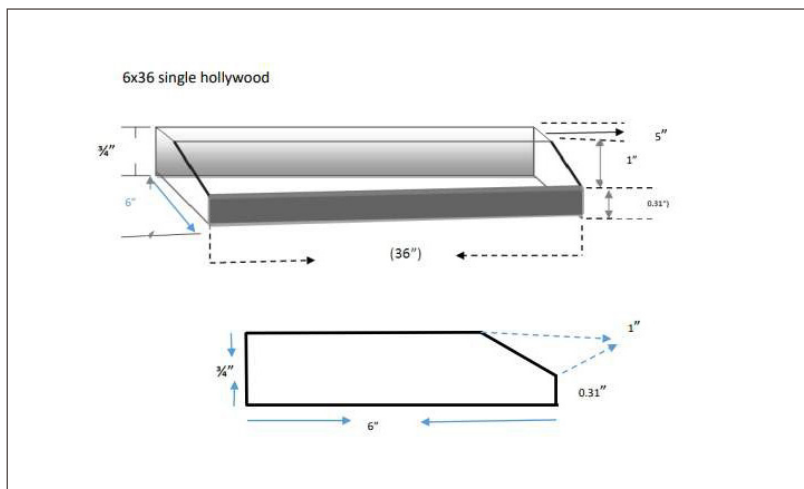

Premium Black 6x36x.75 Single Hollywood Threshold

SMOT-THSH-PBLK6X36

DRAWING:

SPECS

Size: **6"x36"**

Thickness: **0.75"**

Primary Color: **Black**

Finish: **Polished**