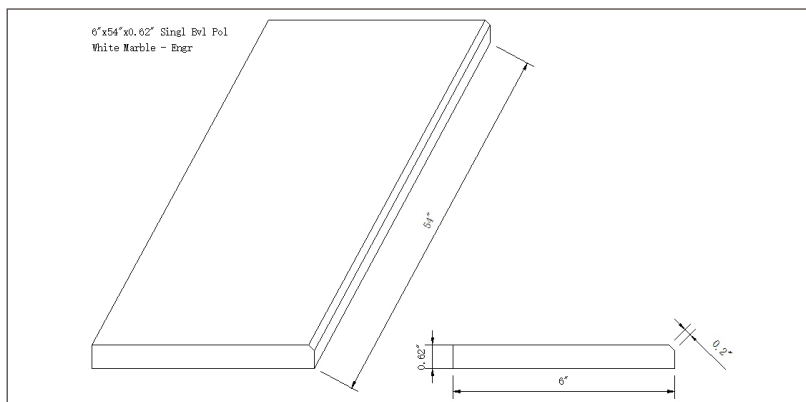

White Marble 6x54 Single Beveled

THD2WH6X54SB

DRAWING:

SPECS

Size: **6"x54"**

Thickness: **0.62"**

Primary Color: **White**

Finish: **Polished**