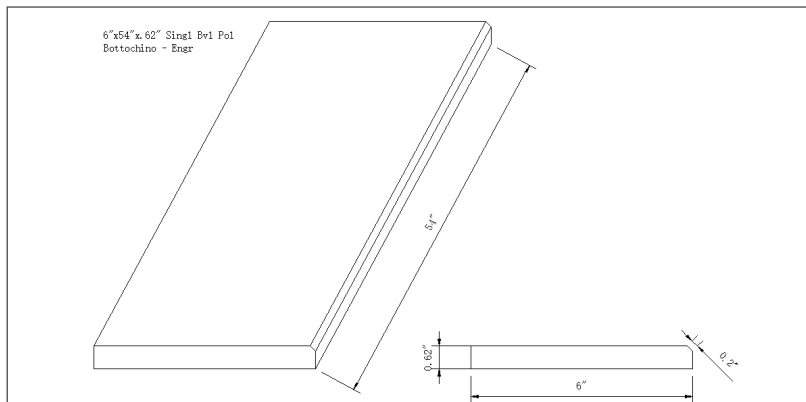

Bottochino 6X54 Single Beveled

THD2BE6X54SB

DRAWING:

SPECS

Size: **6"x54"**

Thickness: **0.62"**

Primary Color: **Beige**

Finish: **Polished**