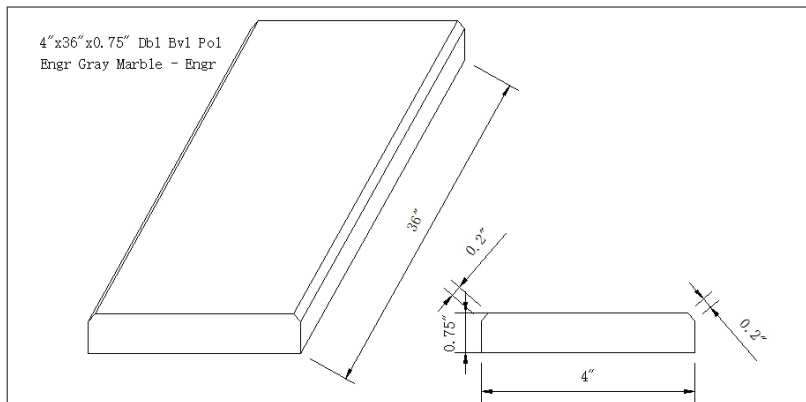

Gray Marble 4x36 Double Beveled

THD2GR4X36DB

DRAWING:

SPECS

Size: **4"x36"**

Thickness: **0.75"**

Primary Color: **Gray**

Finish: **Polished**