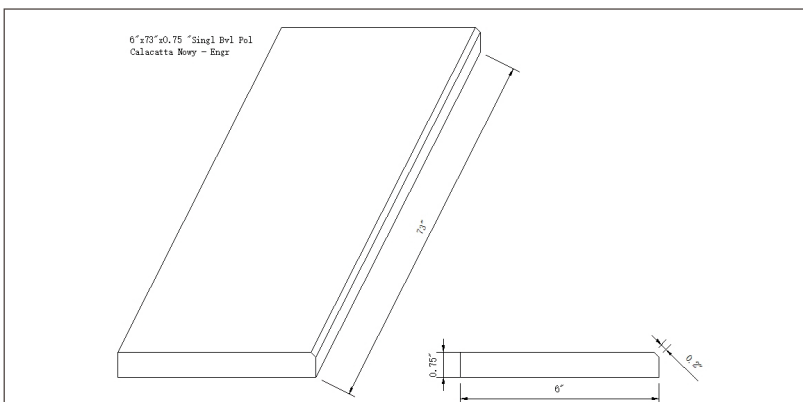

Calacatta Nowy 6x73 Single Beveled

THD2CALNOW6X73SB

DRAWING:

SPECS

Size: **6"x73"**

Thickness: **0.75"**

Primary Color: **White-Warm**

Finish: **Polished**