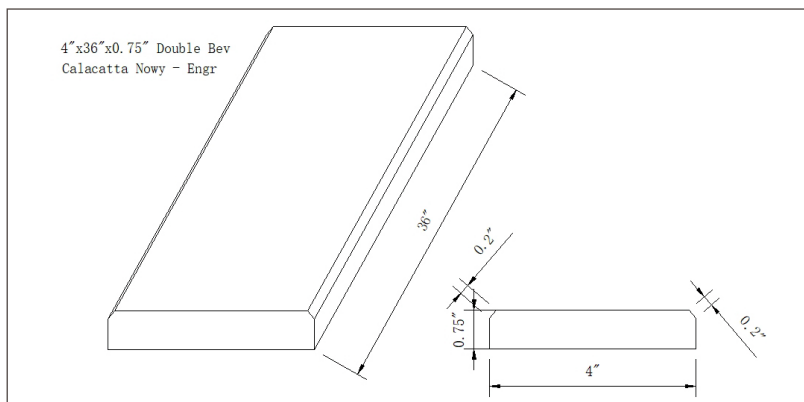

## Calacatta Nowy 4x36x0.75 Double Beveled

**THD2CALNOW4X36DB**

### DRAWING:

## SPECS

Size: **4"x36"**

Thickness: **0.75"**

Primary Color: **White-Warm**

Finish: **Polished**

Material Type: **Engineered Marble**

Application	Residential	Commercial
Counterotps	No	No
Flooring	Yes	Yes
Wall	No	No