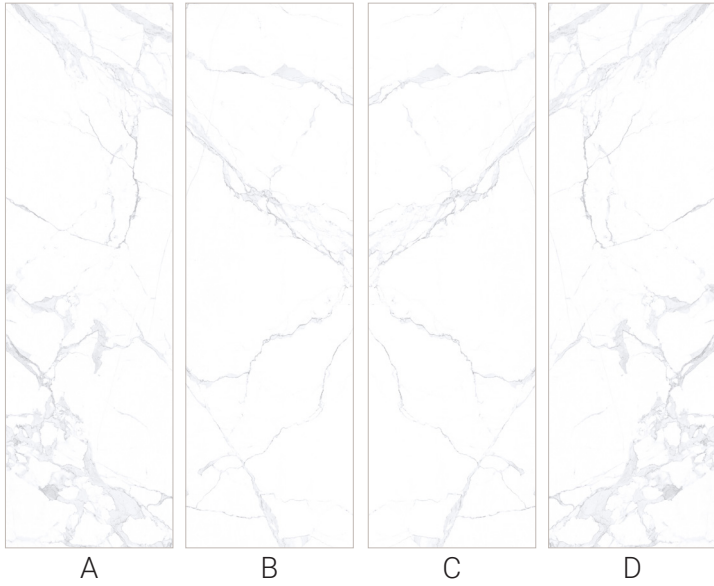

## Colors

Glacier Pearl 32"x96"

Glacier Statuary 32"x96"

Quebec Onyx 32"x96"

Montblanc Statuario 32"x96"

Size	Thickness	GLACIER PEARL	GLACIER STATUARY	QUEBEC ONYX	MONTBLANC STATUARIO
31.5X63 Polished	3/8"	NGLACPEA3264P-SET	NGLACSTA3264P-SET	NQUEONY3264P-SET	NMONBLASTA3264P-SET
31.5X94.5 Polished	3/8"	NGLACPEA3296P-SET	NGLACSTA3296P-SET	NQUEONY3296P-SET	NMONBLASTA3296P-SET

Smooth and sultry, the stylish Romance Porcelain Slab Collection provides the elegance of natural stone with the artfulness of porcelain. Cool, neutral tones and a sleek polished finish add elements of sophistication and complement a range of design styles. Ideal for indoor and outdoor applications, revitalize floors, walls, tub surrounds, facades, countertops, and more with these stylish porcelain panels. Available in four colors, Glacier Pearl, Glacier Statuary, Quebec Onyx and Montblanc Statuario, Romance can turn your space into something you love.