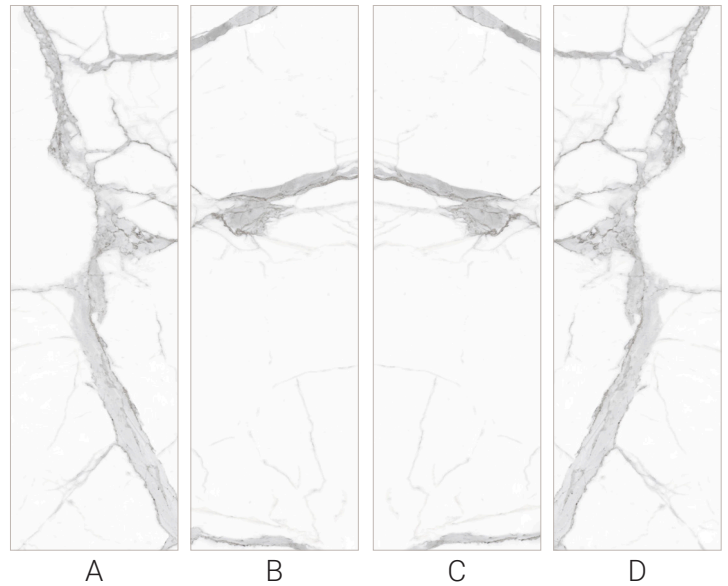

## Colors

Glacier Pearl 32"x96"

Glacier Statuary 32"x96"

Quebec Onyx 32"x96"

Montblanc Statuario 32"x96"

Size	Thickness	GLACIER PEARL	GLACIER STATUARY	QUEBEC ONYX	MONTBLANC STATUARIO
31.5X63 Polished	3/8"	NGLACPEA3264P-SET	NGLACSTA3264P-SET	NQUEONY3264P-SET	NMONBLASTA3264P-SET
31.5X94.5 Polished	3/8"	NGLACPEA3296P-SET	NGLACSTA3296P-SET	NQUEONY3296P-SET	NMONBLASTA3296P-SET