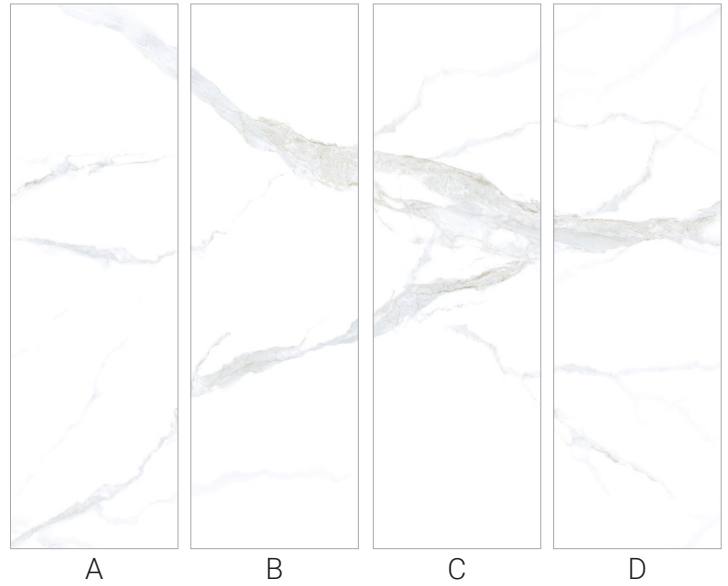

## Colors

Glacier Pearl 32"x96"

Glacier Statuary 32"x96"

Quebec Onyx 32"x96"

Montblanc Statuario 32"x96"

Size	Thickness	GLACIER PEARL	GLACIER STATUARY	QUEBEC ONYX	MONTBLANC STATUARIO
31.5X63 Polished	3/8"	NGLACPEA3264P-SET	NGLACSTA3264P-SET	NQUEONY3264P-SET	NMONBLASTA3264P-SET
31.5X94.5 Polished	3/8"	NGLACPEA3296P-SET	NGLACSTA3296P-SET	NQUEONY3296P-SET	NMONBLASTA3296P-SET

Smooth and sultry, the stylish Romance Porcelain Slab Collection provides the elegance of natural stone with the artfulness of porcelain. Cool, neutral tones and a sleek polished finish add elements of sophistication and complement a range of design styles. Ideal for indoor and outdoor applications, revitalize floors, walls, tub surrounds, facades, countertops, and more with these stylish porcelain panels. Available in four colors, Glacier Pearl, Glacier Statuary, Quebec Onyx and Montblanc Statuario, Romance can turn your space into something you love.