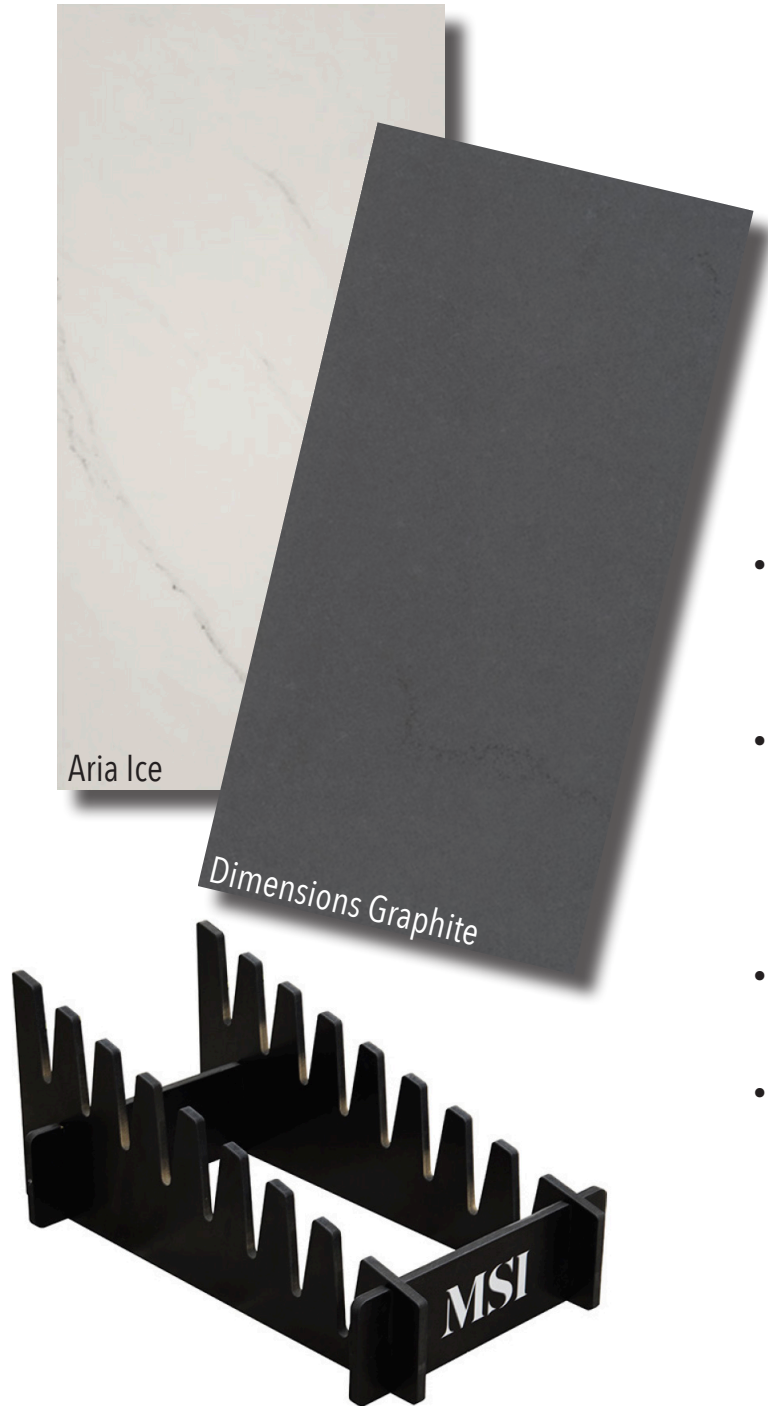

MSI

Making Dream Surfaces Attainable

8 Slot Waterfall Display

Great way to display large format tiles!

- Has a low profile and sits low to the ground
- Can create your own assortment for large format tiles
- Customizable & interactive
- Capacity: 8 tiles (24x28, 24x24, 16x32)

SB-WATERFALLDISPLAY-8SLOT

Dimensions:
27"x16"x12"H

www.msisurfaces.com