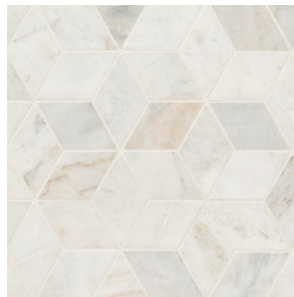

# ARABESCATO VENATO WHITE MARBLE COLLECTION

BACKSPLASH & WALL TILE

White 1x2 Herringbone

## About the Product

Delicate and fresh, the Arabescato Venato White Marble Collection is an eye-catching backsplash and wall tile collection of marble mosaic tiles in stylish, geometric patterns. Warm whites, creams, and hazy greys meld together seamlessly throughout these tiles for a soft and honed look. Create gorgeous accent walls, kitchen backsplashes, shower surrounds, countertops, and more throughout the home and commercial spaces.

**2" WHITE HEXAGON**  
HONED  
SMOT-ARAVEN-2HEXH

**2X6 WHITE TILE**  
HONED  
SMOT-ARAVEN-2X6H

**WHITE CUBE**  
HONED  
SMOT-ARAVEN-CUBEH

**WHITE PICKET**  
HONED  
SMOT-ARAVEN-PKH

**4X12 WHITE TILE**  
HONED  
TARAVEN412H