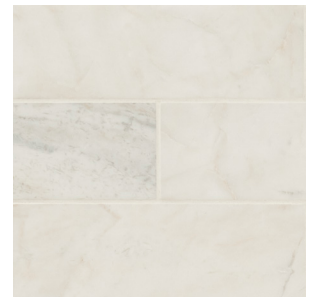

# ARABESCATO VENATO WHITE MARBLE COLLECTION

BACKSPLASH & WALL TILE

White 1x2 Herringbone

## About the Product

Delicate and fresh, the Arabescato Venato White Marble Collection is an eye-catching backsplash and wall tile collection of marble mosaic tiles in stylish, geometric patterns. Warm whites, creams, and hazy greys meld together seamlessly throughout these tiles for a soft and honed look. Create gorgeous accent walls, kitchen backsplashes, shower surrounds, countertops, and more throughout the home and commercial spaces.

**2" WHITE HEXAGON**  
HONED  
SMOT-ARAVEN-2HEXH

**2X6 WHITE TILE**  
HONED  
SMOT-ARAVEN-2X6H

**WHITE CUBE**  
HONED  
SMOT-ARAVEN-CUBEH

**WHITE PICKET**  
HONED  
SMOT-ARAVEN-PKH

**4X12 WHITE TILE**  
HONED  
TARAVEN412H

**1X2 WHITE HERRING  
BONE HONED**  
SMOT-ARAVEN-1X2HBH

**WHITE ARGYLE PAT**  
HONED  
SMOT-ARAVEN-ARGH

**8" HEXAGON**  
HONED  
TARAVEN8HEXH

**2X12 WHITE STACK**  
HONED  
SMOT-ARAVEN-2X12STH