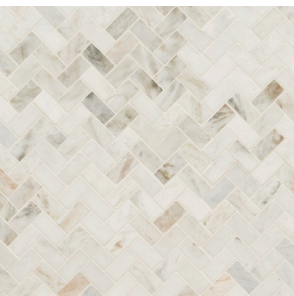

# ARABESCATO VENATO WHITE MARBLE COLLECTION

BACKSPLASH & WALL TILE

White 1x2 Herringbone

## About the Product

Delicate and fresh, the Arabescato Venato White Marble Collection is an eye-catching backsplash and wall tile collection of marble mosaic tiles in stylish, geometric patterns. Warm whites, creams, and hazy greys meld together seamlessly throughout these tiles for a soft and honed look. Create gorgeous accent walls, kitchen backsplashes, shower surrounds, countertops, and more throughout the home and commercial spaces.

**2" WHITE HEXAGON**  
HONED  
SMOT-ARAVEN-2HEXH

**2X6 WHITE TILE**  
HONED  
SMOT-ARAVEN-2X6H

**WHITE CUBE**  
HONED  
SMOT-ARAVEN-CUBEH

**WHITE PICKET**  
HONED  
SMOT-ARAVEN-PKH

**4X12 WHITE TILE**  
HONED  
TARAVEN412H