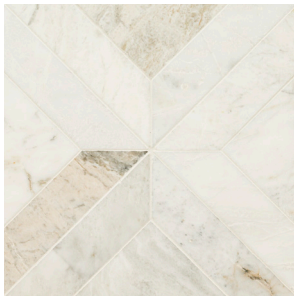

WHITE ARGYLE PAT
HONED
SMOT-ARAVEN-ARGH