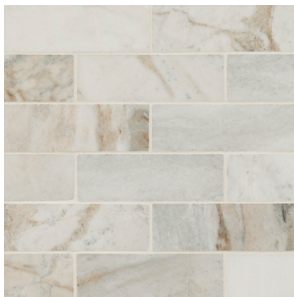

2X6 WHITE TILE
HONED
SMOT-ARAVEN-2X6H