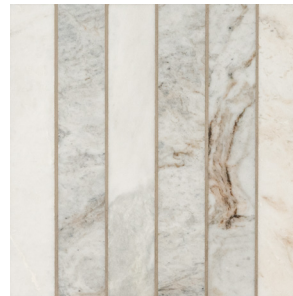

# ARABESCATO VENATO WHITE MARBLE COLLECTION

BACKSPLASH & WALL TILE

White 1x2 Herringbone

## About the Product

Delicate and fresh, the Arabescato Venato White Marble Collection is an eye-catching backsplash and wall tile collection of marble mosaic tiles in stylish, geometric patterns. Warm whites, creams, and hazy greys meld together seamlessly throughout these tiles for a soft and honed look. Create gorgeous accent walls, kitchen backsplashes, shower surrounds, countertops, and more throughout the home and commercial spaces.

**2" WHITE HEXAGON**  
HONED  
SMOT-ARAVEN-2HEXH

**2X6 WHITE TILE**  
HONED  
SMOT-ARAVEN-2X6H

**WHITE CUBE**  
HONED  
SMOT-ARAVEN-CUBEH

**WHITE PICKET**  
HONED  
SMOT-ARAVEN-PKH

**4X12 WHITE TILE**  
HONED  
TARAVEN412H

**1X2 WHITE HERRING  
BONE HONED**  
SMOT-ARAVEN-1X2HBH

**WHITE ARGYLE PAT**  
HONED  
SMOT-ARAVEN-ARGH

**8" HEXAGON**  
HONED  
TARAVEN8HEXH

**2X12 WHITE STACK**  
HONED  
SMOT-ARAVEN-2X12STH