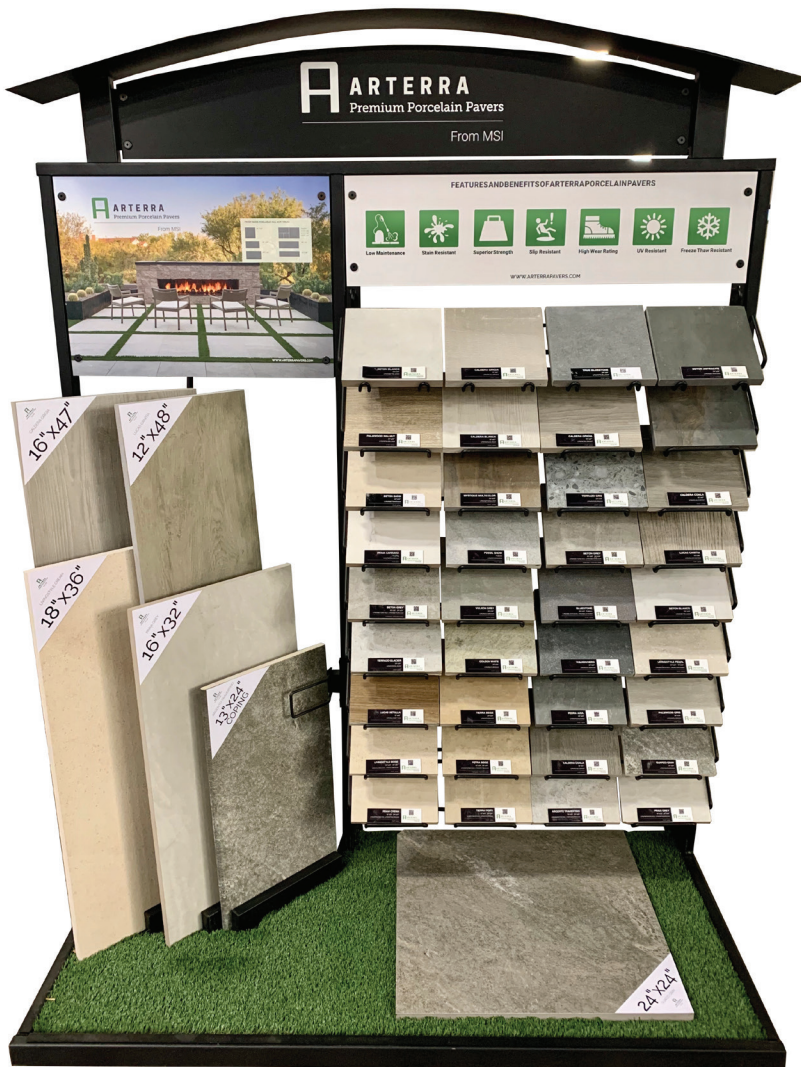

# ARTERRA PAVER DISPLAY

SB-ARTERRAPAVERDISPLAY

59"L x 30"W x 76"H

- Arterra Paver Display serves as a true design center in an engaging and inspiring display format.
- Weather resilient for indoor or outdoor display
- Presents full size paver of each unique size offering + easily removable 8"x8" cut samples show extended assortment of colors
- All samples are pre-labeled with product information durable graphic headers include features and benefits, and inspiring visuals
- Includes detachable brochure holder
- Capacity: 42 samples