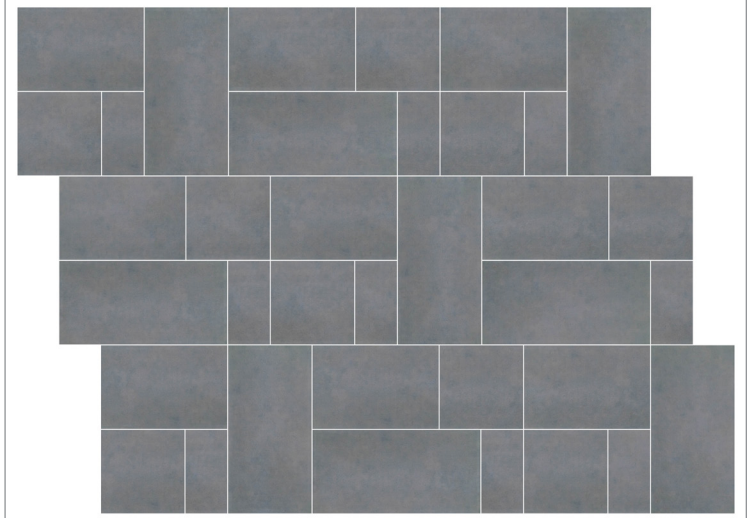

Jumbo Mix Layout

Fossil Snow

ID#: LPAVNFOSSNOPAT-JUMBO

Full Range Bluestone

ID#: LPAVNFULRANBLUPAT-JUMBO

Quarzo Gray

ID#: LPAVNQUAGRAPAT-JUMBO

True Bluestone

ID#: LPAVNTRUBLUPAT-JUMBO

Sizes Contained In Jumbo Mix Crate

12X24	9 PCS
24X24	12 PCS
24X36	9 PCS
24X48	9 PCS

* 192 SF Per Each Crate.
* Sold In Full Crates Only.