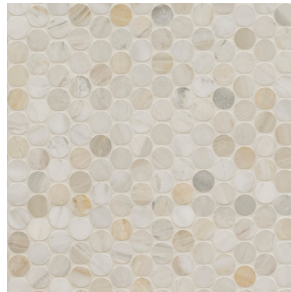

MSI

Making Dream Surfaces Attainable

ATHENA GOLD

BACKSPLASH & WALL TILE

Athena Gold 4x12 Honed

About the Product

The Athena Gold Stone Collection offers the sought-after appeal of natural stone in a range of gorgeous neutral colors and modern shapes. These stunning tiles are warm and inviting and offer style and sophistication, elevating the look of interior rooms. Made from natural marble, Athena Gold mosaic tiles feature a honed finish for a smooth, consistent surface. The mosaic tiles have a mesh backing for ease of installation. Perfect for backsplashes, accent walls, shower surrounds, countertops, fireplace surrounds, and more applications in commercial and residential spaces. It's never been easier to create your beautiful oasis with MSI's Athena Gold Stone Collection.

2" HEXAGON
HONED
SMOT-ATHGOL-2HEXH

2X4 TILE
HONED AND BEVELED
SMOT-ATHGOL-2X4HB

4X12 TILE
HONED
TATHGOL412H

CHEVRON PATTERN
HONED
SMOT-ATHGOL-CHEVH

GEOMETRICA
HONED
SMOT-ATHGOL-GEOH

PENNYROUND
HONED
SMOT-ATHGOL-PENRDH

LOLA
POLISHED
SMOT-ATHGOL-LOLP

GOLD REGENCY
POLISHED
SMOT-ATHGOL-REGP