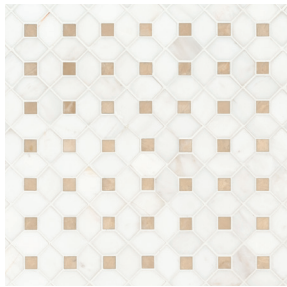

## About The Product

Bianco Dolomite, a medium variation marble imported from Turkey, is available in both slabs and tiles. This low contrast blend of arctic white and pale gray is optimal for marble countertops and flooring in both home and business environments. Whether opting for a Bianco Dolomite slab or white tile, this elegant pattern is a fashionable option for your interior installations.

Bianco Dolomite Chevron

Bianco Dolomite Crema Dotty

Bianco Dolomite Dotty

Bianco Dolomite Geometrica

Bianco Dolomite Hexagon

Bianco Dolomite Lynx

Bianco Dolomite Pinwheel

Bianco Dolomite Subway 3x6

Bianco Dolomite Subway 4x12

Cecily Pattern Polished

Georama Grigio Polished

Bianco Dolomite Pencil Molding

Bianco Dolomite Cornice Molding