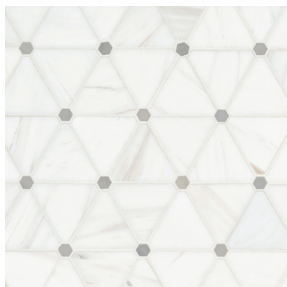

## About The Product

Bianco Dolomite, a medium variation marble imported from Turkey, is available in both slabs and tiles. This low contrast blend of arctic white and pale gray is optimal for marble countertops and flooring in both home and business environments. Whether opting for a Bianco Dolomite slab or white tile, this elegant pattern is a fashionable option for your interior installations.

Bianco Dolomite Chevron

Bianco Dolomite Crema Dotty

Bianco Dolomite Dotty

Bianco Dolomite Geometrica

Bianco Dolomite Hexagon

Bianco Dolomite Lynx

Bianco Dolomite Pinwheel

Bianco Dolomite Subway 3x6

Bianco Dolomite Subway 4x12

Cecily Pattern Polished

Georama Grigio Polished

Bianco Dolomite Pencil Molding

Bianco Dolomite Cornice Molding

# Products at a Glance

NEW MOSAIC	PRODUCT ID'S
<b>Bianco Dolomite Collection</b>	
Bianco Dolomite Chevron Polished	SMOT-BIANDOL-CHEP
Bianco Dolomite Crema Dotty Polished	SMOT-BIANDOL-CEMDOTP
Bianco Dolomite Dotty Polished	SMOT-BIANDOL-DOTP
Bianco Dolomite Geometrica Polished	SMOT-BIANDOL-GEOP
Bianco Dolomite 2" Hexagon Polished	SMOT-BIANDOL-2HEXP
Bianco Dolomite Lynx Polished	SMOT-BIANDOL-LYNXP
Bianco Dolomite Pinwheel Polished	SMOT-BIANDOL-PINWP
Bianco Dolomite Subway Tile 3X6 Polished	TBIANDOL36P
Bianco Dolomite Subway Tile 4X12 Polished	TBIANDOL412P
Cecily Pattern Polished	SMOT-CECILY-POL10MM
Georama Grigio Polished	SMOT-GEORAMA-GRIGIOP
Bianco Dolomite Pencil Molding Polished	SMOT-PENCIL-BIANDOL
Bianco Dolomite Cornice Molding Polished	SMOT-CORNICE-BIANDOL