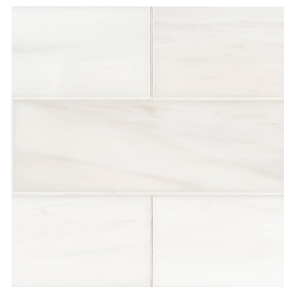

## About The Product

Bianco Dolomite, a medium variation marble imported from Turkey, is available in both slabs and tiles. This low contrast blend of arctic white and pale gray is optimal for marble countertops and flooring in both home and business environments. Whether opting for a Bianco Dolomite slab or white tile, this elegant pattern is a fashionable option for your interior installations.

Bianco Dolomite Chevron

Bianco Dolomite Crema Dotty

Bianco Dolomite Dotty

Bianco Dolomite Geometrica

Bianco Dolomite Hexagon

Bianco Dolomite Lynx

Bianco Dolomite Pinwheel

Bianco Dolomite Subway 3x6

Bianco Dolomite Subway 4x12

Cecily Pattern Polished

Georama Grigio Polished

Bianco Dolomite Pencil Molding

Bianco Dolomite Cornice Molding