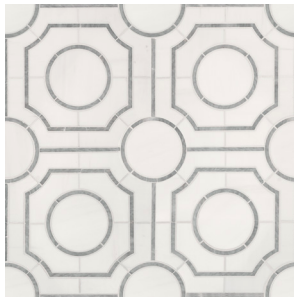

REGENCY
POLISHED
SMOT-BIANDOL-REGP