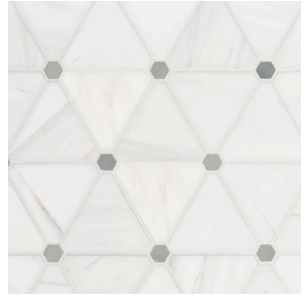

PINWHEEL
POLISHED
SMOT-BIANDOL-PINWP