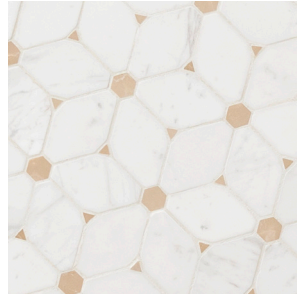

CECILY PATTERN
POLISHED
SMOT-CECILY-POL10MM