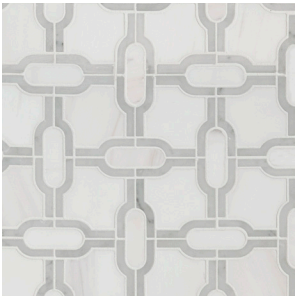

MSI

Making Dream Surfaces Attainable

BIANCO DOLOMITE COLLECTION

BACKSPLASH & WALL TILE

Bianco Dolomite Dotty Polished

About the Product

Distinguished by its exceptional elegance, the Bianco Dolomite Collection includes a variety of designs showcasing a range of white and gray marble tones. These exquisite tiles are imported from Turkey and are available in various geometric patterns, shapes, and sizes. Whether you are looking for a specific pattern or style, Bianco Dolomite is an excellent choice for countertops, backsplashes, and floors in residential and commercial spaces. Whether you choose a solid Bianco Dolomite slab or a fashionable mosaic, these luxurious tiles will add a touch of sophistication to any interior installation.

4X12 SUBWAY TILE
POLISHED
TBIANDOL412P

PAVILION PICKET
POLISHED
SMOT-BIANDOL-PAVPK8MM

GEORAMA GRIGIO
POLISHED
SMOT-GEORAMA-GRIGIOP

CREMA DOTTY
POLISHED
SMOT-BIANDOL-CEMDOTP

GRIDWORK
POLISHED 10MM
SMOT-BIANDOL-GRIDP

STARLITE
POLISHED
SMOT-BIANDOL-STARP

CHEVRON
POLISHED
SMOT-BIANDOL-CHEP

CECILY PATTERN
POLISHED
SMOT-CECILY-POL10MM

PINWHEEL
POLISHED
SMOT-BIANDOL-PINWP

LYNX
POLISHED
SMOT-BIANDOL-LYNXP

2" HEXAGON
POLISHED
SMOT-BIANDOL-2HEXP

3X6 SUBWAY TILE
POLISHED
TBIANDOL36P

GEOMETRICA
POLISHED
SMOT-BIANDOL-GEOP

MSI

Making Dream Surfaces Attainable