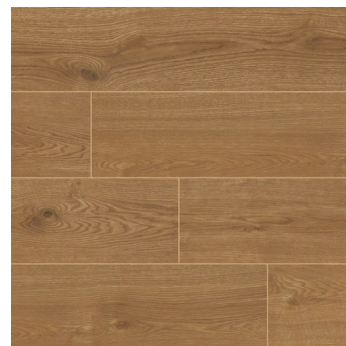

## CABANA COLLECTION FLOORING TILE

Embark on an enchanting journey through the alluring Cabana Collection, boasting porcelain wood-look tiles in a lavish spectrum of brown hues, ranging from inviting blonde and honey to rich tawny, all featuring a luxurious matte finish. Meticulously crafted in expansive large format 9" x 47" planks, these tiles radiate undeniable sophistication, effortlessly elevating the ambiance of any space they grace. Their versatility knows no bounds, seamlessly adorning both walls and floors, rendering them a perfect choice for sun-drenched rooms or the charmingly rustic vibe of shabby chic office spaces. Illuminate your interior with a luminous glow and infuse every nook with a cozy sense of warmth and opulence, all thanks to the captivating Cabana Collection.

9X47 CABANA BLONDE MATTE  
NCABBLO9X47

9X47 CABANA HONEY MATTE  
NCABHON9X47

9X47 TAWNY MATTE  
NCABTAW9X47

- **MATERIAL:** PORCELAIN
- **FINISH:** MATTE
- **SIZE:** 9X47
- **THICKNESS:** 3/8"
- **APPLICATION:** FLOOR & WALL