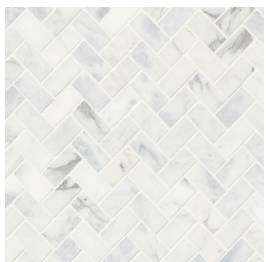

Collection.

Arabesque Honed

About The Product

Classic and contemporary all at once, our new Calacatta Cressa Collection is nothing short of trend-setting. Crafted from gorgeous white marble with gray veins, this collection features several distinctive mosaics and wall tiles, including hexagon, large format subway, and leaf pattern, as well as stacked stone.

Already emerging as a designer favorite, Calacatta Cressa is ideal for kitchen and bath backsplashes, shower surrounds, accent walls, flooring, and more. Use these tiles alone, in tandem with others from the collection, or pair with any number of complementary marble countertops. The possibilities are endless!

2x4 Honed

2" Hexagon Honed

3x6 Honed

4x12 Honed

Arabesque Honed

Basketweave Honed

Herringbone Honed

Leaf Pattern

Calacatta Blanco Polished

Pencil Molding Honed

Cornice Molding Honed

Products at a Glance

NEW MOSAIC	ITEM ID'S
New Calacatta Cressa Mosaics	
Calacatta Cressa 2x4 Honed	SMOT-CALCRE-2X4H
Calacatta Cressa 2" Hex Honed	SMOT-CALCRE-2HEXH
Calacatta Cressa 3x6 Honed	TCALCRE36H
Calacatta Cressa 4x12 Honed	TCALCRE412H
Calacatta Cressa Arabesque Honed	SMOT-CALCRE-ARABESQ
Calacatta Cressa Basketweave Honed	SMOT-CALCRE-BWH
Calacatta Cressa Herringbone Honed	SMOT-CALCRE-HBH
Calacatta Cressa Leaf Pattern Honed	SMOT-CALCRE-LEAFH
Calacatta Blanco Pattern Polished	SMOT-CALBLA-POL10MM
Calacatta Cressa Cornice Molding Honed	SMOT-CORNICE-CALCREP
Calacatta Cressa Pencil Molding Honed	SMOT-PENCIL-CALCREP