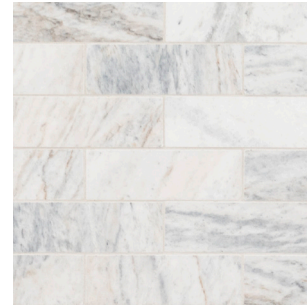

# CAPRI BLUE

BACKSPLASH & WALL TILE

Capri Blue 4x12 Honed

## About the Product

The Capri Blue Collection is fresh, stylish, and distinctive. In various contemporary shapes and patterns like herringbone, hexagon, and subway, this exclusive marble tile features a honed finish for added interest. Offering a palette of subtle colors, including a medley of greys, creams, blues, and touches of gold, Capri Blue redefines your space with its organic elegance.

**1X2 HERRINGBONE**  
HONED  
SMOT-CAPBLU-HBH

**2" HEXAGON**  
HONED  
SMOT-CAPBLU-2HEXH

**2X6 SUBWAY**  
HONED  
SMOT-CAPBLU-2X6H

**4X12 CAPRI BLUE**  
HONED  
TCAPBLU412H

**1X6 STACK PATTERN**  
HONED  
SMOT-CAPBLU-1X6STH