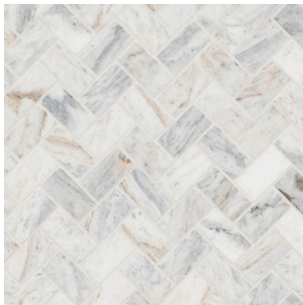

# CAPRI BLUE

BACKSPLASH & WALL TILE

Capri Blue 4x12 Honed

## About the Product

The Capri Blue Collection is fresh, stylish, and distinctive. In various contemporary shapes and patterns like herringbone, hexagon, and subway, this exclusive marble tile features a honed finish for added interest. Offering a palette of subtle colors, including a medley of greys, creams, blues, and touches of gold, Capri Blue redefines your space with its organic elegance.