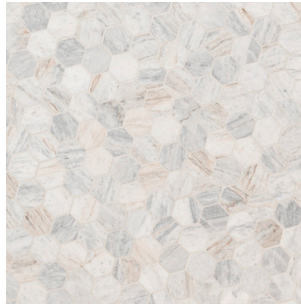

2" HEXAGON
HONED
SMOT-CAPBLU-2HEXH