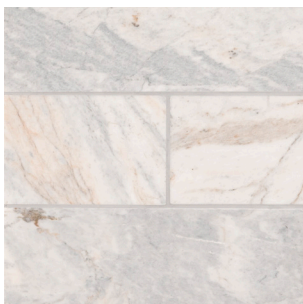

# CAPRI BLUE

BACKSPLASH & WALL TILE

Capri Blue 4x12 Honed

## About the Product

The Capri Blue Collection is fresh, stylish, and distinctive. In various contemporary shapes and patterns like herringbone, hexagon, and subway, this exclusive marble tile features a honed finish for added interest. Offering a palette of subtle colors, including a medley of greys, creams, blues, and touches of gold, Capri Blue redefines your space with its organic elegance.

**1X2 HERRINGBONE**  
HONED  
SMOT-CAPBLU-HBH

**2" HEXAGON**  
HONED  
SMOT-CAPBLU-2HEXH

**2X6 SUBWAY**  
HONED  
SMOT-CAPBLU-2X6H

**4X12 CAPRI BLUE**  
HONED  
TCAPBLU412H

**1X6 STACK PATTERN**  
HONED  
SMOT-CAPBLU-1X6STH