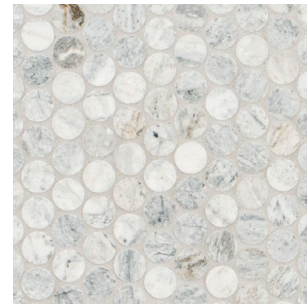

# CAPRI BLUE

BACKSPLASH & WALL TILE

Capri Blue 4x12 Honed

## About the Product

The Capri Blue Collection is fresh, stylish, and distinctive. In various contemporary shapes and patterns like herringbone, hexagon, and subway, this exclusive marble tile features a honed finish for added interest. Offering a palette of subtle colors, including a medley of greys, creams, blues, and touches of gold, Capri Blue redefines your space with its organic elegance.

**1X2 HERRINGBONE**  
HONED  
SMOT-CAPBLU-HBH

**2" HEXAGON**  
HONED  
SMOT-CAPBLU-2HEXH

**2X6 SUBWAY**  
HONED  
SMOT-CAPBLU-2X6H

**4X12 CAPRI BLUE**  
HONED  
TCAPBLU412H

**1X6 STACK PATTERN**  
HONED  
SMOT-CAPBLU-1X6STH

**ROUND**  
HONED  
SMOT-CAPBLU-ROUH