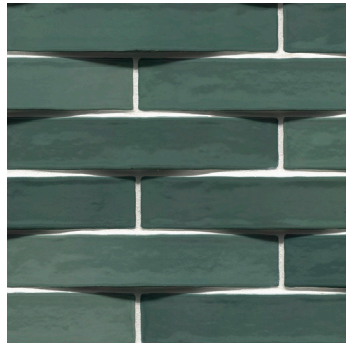

CALC

CONVEX COLLECTION

CERAMIC TILE

Experience the Convex Collection, featuring wall tiles in a sleek 2" x 10" format. Each color in serene hues of white, blue, green, and gray comes alive with a glossy finish, enhancing any space with a handcrafted effect that adds depth and character. These tiles boast a captivating 3-dimensional design reminiscent of classical tiles, offering a tactile experience that elevates interior aesthetics effortlessly. Ideal for accentuating walls, backsplashes, shower surrounds, and beyond, this collection seamlessly blends style and sophistication.

ACQUA
NWGCONACQ2X10G

ASH
NWGCONASH2X10G

CALC
NWGCONCAL2X10G

OLIVE
NWGCONOLI2X10G

- **MATERIAL:** CERAMIC
- **FINISH:** GLOSSY
- **SIZE:** 2X10
- **THICKNESS:** 3/8"
- **USAGE:** WALLS
- **VARIATION:** V2
- **BREAKING STRENGTH:** < 275 LBF
- **WATER ABSORPTION:** > 0.5%
- **HARDNESS:** 5
- **FREEZE/THAW:** NOT RESISTANT
- **CHEMICAL RESISTANCE:** RESISTANT
- **RECTIFIED/NON-RECTIFIED:** NON-RECTIFIED
- **GLAZE /NON GLAZED:** GLAZED

GROUT COLOR RECOMMENDATION:

- ACQUA - #640 ARCTIC WHITE
- ASH - #542 GRAYSTONE
- CALC - #640 ARCTIC WHITE
- OLIVE - #640 ARCTIC WHITE

**Based on Custom Building Products - Grout Solutions

INSTALLATION INSTRUCTIONS:

Joint Requirement: Recommended to install either 50% or 33% staggered for a dynamic look.
Finish: The tile is glazed on all sides, so the body of the tile remains hidden.
Recommendation: Staggering enhances the movement and visual depth of the tile.