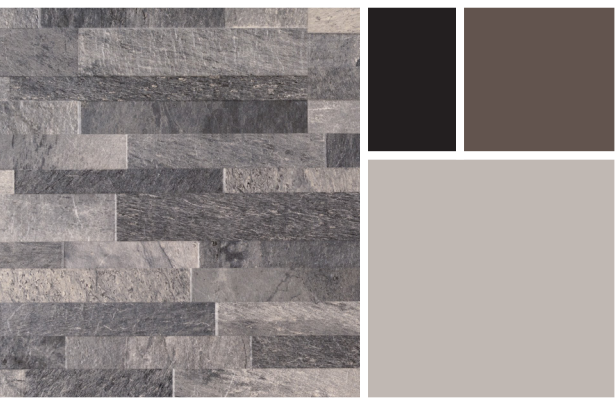

MSI

Making Dream Surfaces Attainable

Dekora
Porcelain Collection

www.msisurfaces.com