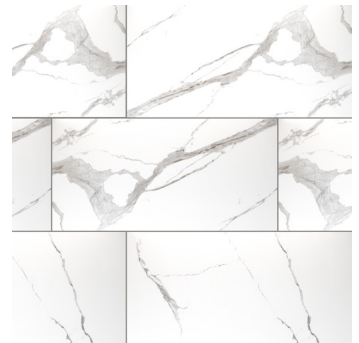

MSI

Making Dream Surfaces Attainable

STATUARY

EDEN PORCELAIN TILE COLLECTION

Luxury and durability come together in our Eden Collection. Available in matte and polished finishes and in the most sought-after large format sizes - 12x24, 24x24, 32x32, 24x48 2x2, 2x2 HEX, 3x3 HEX, 4x24 Bullnose - Eden gives floors, walls, and countertops a classic yet modern aesthetic that's welcomed in any home or commercial space. Indoors or out, no matter where this stylish collection goes the compliments are sure to follow.

BARDIGLIO
NEDEBAR1224

CALACATTA
NEDECAL1224P

DOLOMITE
NEDEDOL1224

STATUARY
NEDESTA1224

- **MATERIAL:** PORCELAIN
- **FINISH:** POLISHED & MATTE
- **SIZE:** 12x24, 24x24, 32x32, 24x48 2x2, 2x2 HEX, 3x3 HEX, 4x24 Bullnose
- **APPLICATION:** RESIDENTIAL & LIGHT COMMERCIAL