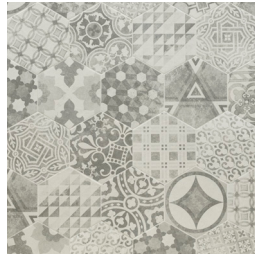

MODENA

SAKURA

TESSA

- * Aesthetic Appeal: Encaustic tiles are visually striking and can add a lot of character and interest to a space. They can be used to create a bold statement or add a pop of color to a more neutral design scheme.
- * Durability: Encaustic tiles are typically very durable and long-lasting, making them a practical choice for high-traffic areas.
- * Customization: Encaustic tiles can be customized in terms of colors, patterns, and shapes, allowing for a high degree of creative freedom.

MIXANA

PALOMA

TAHARI

TAMENSA

TANZANIA

ZOUDIA

ZOUDIA

TAZA