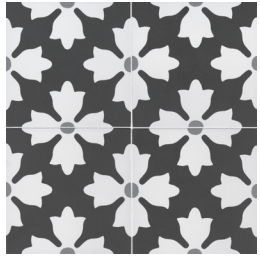

MODENA

SAKURA

TESSA

- * Aesthetic Appeal: Encaustic tiles are visually striking and can add a lot of character and interest to a space. They can be used to create a bold statement or add a pop of color to a more neutral design scheme.
- * Durability: Encaustic tiles are typically very durable and long-lasting, making them a practical choice for high-traffic areas.
- * Customization: Encaustic tiles can be customized in terms of colors, patterns, and shapes, allowing for a high degree of creative freedom.

KENZZI

AZILA

BLUME

BRINA

DEKORA

INDIGO

KASBAH

MATARKA

MIXANA

PALOMA

TAHARI

TAMENSA

TANZANIA

ZOUDIA

ZOUDIA

TAZA