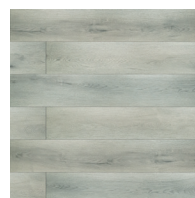

Everlife LVT's Newest Colors

The Cyrus® Series is a must-see luxury vinyl tile (LVT) with endless potential. Suitable for all grade levels, Cyrus® is a 100% waterproof hardwood inspired vinyl plank that is shielded by CrystaLux™— a wear layer that protects against everyday scratches, spills, pet accidents, indentations, and sun damage—and backed by a lifetime residential warranty. Cyrus® is offered in a convenient 7" x 48" format with an easy-install locking system and a pre-attached backing for quiet, under-foot comfort. In an inspirational array of genuine hardwood designs and a palette of on-trend hues, the Everlife Cyrus® Series is the solid foundation for creating your dream space. Please note that these exciting seven new colors will also be available in our 9" x 60" XL Cyrus® line; as well as in our Premium 6.5MM – 20mil Prescott® series!

CYRUS BRIANKA
VTRBRIANK7X48 5MM 12MIL

CYRUS BROOKLINE
VTRBROOKL7X48 5MM 12MIL

CYRUS DUNITE OAK
VTRDUNOAK7X48 5MM 12MIL

CYRUS GRAYTON
VTRGRAYT07X48 5MM 12MIL

CYRUS KARDIGAN
VTRKARDIG7X48 5MM 12MIL

CYRUS RUNMILL ISLE
VTRRUNISL7X48-5MM 12MIL