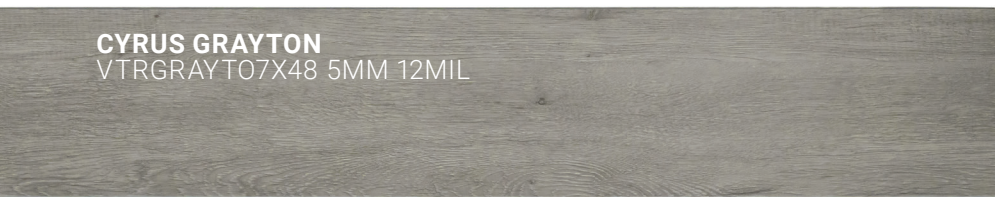

CYRUS KARDIGAN
VTRKARDIG7X48 5MM 12MIL