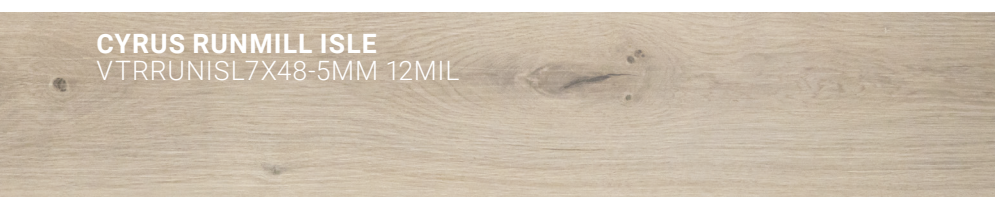

Everlife LVT's Newest Colors

The Cyrus® Series is a must-see luxury vinyl tile (LVT) with endless potential. Suitable for all grade levels, Cyrus® is a 100% waterproof hardwood inspired vinyl plank that is shielded by CrystaLux™— a wear layer that protects against everyday scratches, spills, pet accidents, indentations, and sun damage—and backed by a lifetime residential warranty. Cyrus® is offered in a convenient 7" x 48" format with an easy-install locking system and a pre-attached backing for quiet, under-foot comfort. In an inspirational array of genuine hardwood designs and a palette of on-trend hues, the Everlife Cyrus® Series is the solid foundation for creating your dream space. Please note that these exciting seven new colors will also be available in our 9" x 60" XL Cyrus® line; as well as in our Premium 6.5MM – 20mil Prescott® series!

CYRUS BRIANKA
VTRBRIANK7X48 5MM 12MIL

CYRUS BROOKLINE
VTRBROOKL7X48 5MM 12MIL

CYRUS DUNITE OAK
VTRDUNOAK7X48 5MM 12MIL

CYRUS GRAYTON
VTRGRAYT07X48 5MM 12MIL

CYRUS KARDIGAN
VTRKARDIG7X48 5MM 12MIL

CYRUS RUNMILL ISLE
VTRRUNISL7X48-5MM 12MIL