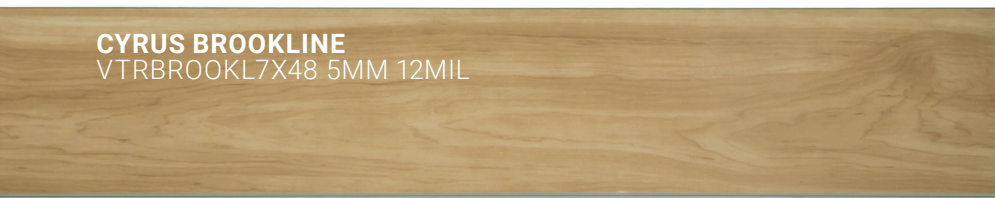

CYRUS DUNITE OAK
VTRDUNOAK7X48 5MM 12MIL