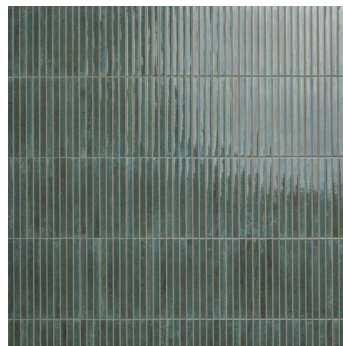

## GEMS COLLECTION PORCELAIN TILE

Dive into the Gems Collection, a striking series of 5" x 10" glossy porcelain tiles available in serene shades of white, blue, green, and gray. Each tile is pre-scored to perfectly mimic the classic "slat" look, with grooves that should be fully grouted for a seamless finish. While we recommend specific grout colors to enhance the tile's aesthetic and reveal its full beauty, you also have the freedom to unleash your creativity—whether opting for a harmonious blend or making a bold statement with contrasting hues. Designed for versatility, these tiles are perfect for both indoor and outdoor settings, from walls to stunning pool surrounds. The Gems Collection allows you to experiment with installation patterns, offering endless customization options to create a one-of-a-kind aesthetic that reflects your personal style.

**BIANCO**  
NWGGEMBIA5X10G

**CARAIBI**  
NWGGEMCAR5X10G

**COBALTO**  
NWGGEMCOB5X10G

**GRIGIO**  
NWGGEMGRI5X10G

- **MATERIAL:** PORCELAIN
- **FINISH:** GLOSSY
- **SIZE:** 5X10
- **THICKNESS:** 3/8"
- **USAGE:** SUITABLE FOR WALLS BOTH INSIDE AND OUTSIDE
- **VARIATION:** V3
- **BREAKING STRENGTH:** > 275 LBF
- **WATER ABSORPTION:** < 0.5%
- **HARDNESS:** 6
- **FREEZE/THAW:** RESISTANT
- **CHEMICAL RESISTANCE:** RESISTANT
- **RECTIFIED/NON-RECTIFIED:** NON-RECTIFIED
- **GLAZE /NON GLAZED:** GLAZED

### GROUT COLOR RECOMMENDATION:

- **BIANCO** - #11 SNOW WHITE
- **COBALTO** - #645 STEEL BLUE
- **CARAIBI** - #09 NATURAL GRAY
- **GRIGIO** - #183 CHATEAU

\*\*Based on Custom Building Products - Grout Solutions