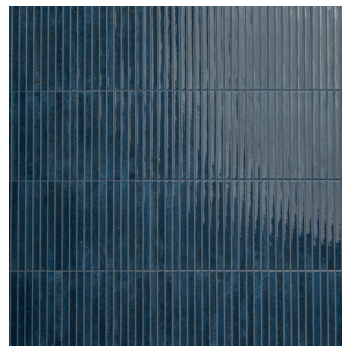

## GEMS COLLECTION PORCELAIN TILE

Dive into the Gems Collection, a striking series of 5" x 10" glossy porcelain tiles available in serene shades of white, blue, green, and gray. Each tile is pre-scored to perfectly mimic the classic "slat" look, with grooves that should be fully grouted for a seamless finish. While we recommend specific grout colors to enhance the tile's aesthetic and reveal its full beauty, you also have the freedom to unleash your creativity—whether opting for a harmonious blend or making a bold statement with contrasting hues. Designed for versatility, these tiles are perfect for both indoor and outdoor settings, from walls to stunning pool surrounds. The Gems Collection allows you to experiment with installation patterns, offering endless customization options to create a one-of-a-kind aesthetic that reflects your personal style.

**BIANCO**  
NWGGEMBIA5X10G

**CARAIBI**  
NWGGEMCAR5X10G

**COBALTO**  
NWGGEMCOB5X10G

**GRIGIO**  
NWGGEMGRI5X10G

- **MATERIAL:** PORCELAIN
- **FINISH:** GLOSSY
- **SIZE:** 5X10
- **THICKNESS:** 3/8"
- **USAGE:** SUITABLE FOR WALLS BOTH INSIDE AND OUTSIDE
- **VARIATION:** V3
- **BREAKING STRENGTH:** > 275 LBF
- **WATER ABSORPTION:** < 0.5%
- **HARDNESS:** 6
- **FREEZE/THAW:** RESISTANT
- **CHEMICAL RESISTANCE:** RESISTANT
- **RECTIFIED/NON-RECTIFIED:** NON-RECTIFIED
- **GLAZE /NON GLAZED:** GLAZED

### GROUT COLOR RECOMMENDATION:

- **BIANCO** - #11 SNOW WHITE
- **COBALTO** - #645 STEEL BLUE
- **CARAIBI** - #09 NATURAL GRAY
- **GRIGIO** - #183 CHATEAU

\*\*Based on Custom Building Products - Grout Solutions