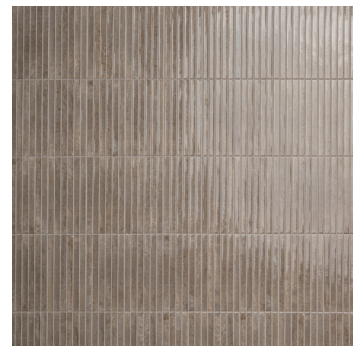

## GEMS COLLECTION PORCELAIN TILE

Dive into the Gems Collection, a striking series of 5" x 10" glossy porcelain tiles available in serene shades of white, blue, green, and gray. Each tile is pre-scored to perfectly mimic the classic "slat" look, with grooves that should be fully grouted for a seamless finish. While we recommend specific grout colors to enhance the tile's aesthetic and reveal its full beauty, you also have the freedom to unleash your creativity—whether opting for a harmonious blend or making a bold statement with contrasting hues. Designed for versatility, these tiles are perfect for both indoor and outdoor settings, from walls to stunning pool surrounds. The Gems Collection allows you to experiment with installation patterns, offering endless customization options to create a one-of-a-kind aesthetic that reflects your personal style.

**BIANCO**  
NWGGEMBIA5X10G

**CARAIBI**  
NWGGEMCAR5X10G

**COBALTO**  
NWGGEMCOB5X10G

**GRIGIO**  
NWGGEMGRI5X10G

- **MATERIAL:** PORCELAIN
- **FINISH:** GLOSSY
- **SIZE:** 5X10
- **THICKNESS:** 3/8"
- **USAGE:** SUITABLE FOR WALLS BOTH INSIDE AND OUTSIDE
- **VARIATION:** V3
- **BREAKING STRENGTH:** > 275 LBF
- **WATER ABSORPTION:** < 0.5%
- **HARDNESS:** 6
- **FREEZE/THAW:** RESISTANT
- **CHEMICAL RESISTANCE:** RESISTANT
- **RECTIFIED/NON-RECTIFIED:** NON-RECTIFIED
- **GLAZE /NON GLAZED:** GLAZED

### GROUT COLOR RECOMMENDATION:

- **BIANCO** - #11 SNOW WHITE
- **COBALTO** - #645 STEEL BLUE
- **CARAIBI** - #09 NATURAL GRAY
- **GRIGIO** - #183 CHATEAU

\*\*Based on Custom Building Products - Grout Solutions

**INSTALLATION INSTRUCTIONS:** These tiles should be installed with no offset. Each tile is pre-scored to perfectly mimic the classic "slat" look, with grooves that should be fully grouted for a seamless finish. While we recommend specific grout colors to enhance the tile's aesthetic and reveal its full beauty, you also have the freedom to unleash your creativity. For best results a 1/8" grout size is recommended.