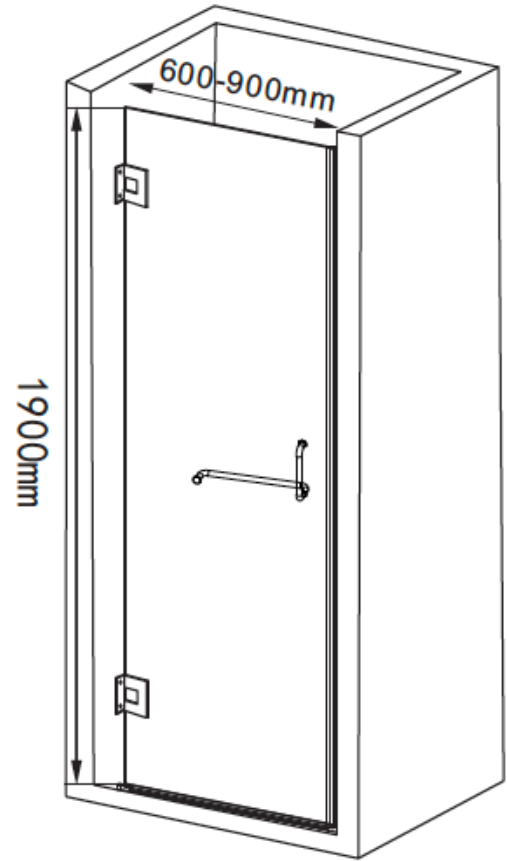

Shower Door - PWS 03B62

10mm Tempered Glass • Stainless Steel Hardware - SS304 • Hinged Door

Two finishes available:

Chrome

Brushed Nickel

Features:

- Multiple configuration available.
- Deluxe quality hinged shower door.
- ANSI tempered clear glass.
- Glass thickness: clear 3/8" (10mm)
- Hinged door opening either left or right, reversible.
- Integrated door catch.
- Easy to install, refer to manuals.

Size: 36"×76"

Size, handle & finish can be Standard customized

Handle Options: