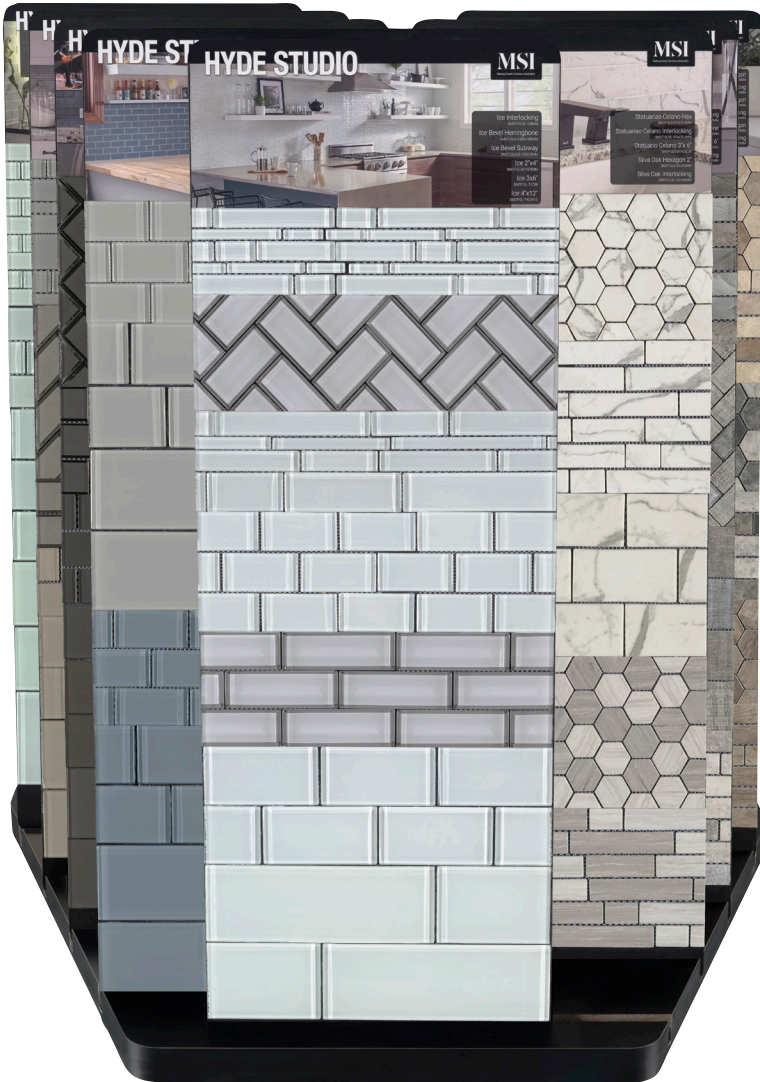

## Hyde Studio Display

An exclusive collection of solid and recycled glass tiles, beautifully designed to catch light or add interest to your space

### Key Features:

- Feature 8 sample boards.
- Sample boards can be easily tilted forward to slide in and out of the base channel.
- Graphic header on each board shows inspiring photography and product information key in order of appearance.
- Features products from multiple collections:
  - 5 sample boards from Hyde Studio Solid Glass Collection.
  - 3 sample boards from Revaso Recycled Glass Collection.

SB-HYDESTUDIODISPLAY

### Dimensions:

24" L x 48" W x 50" H