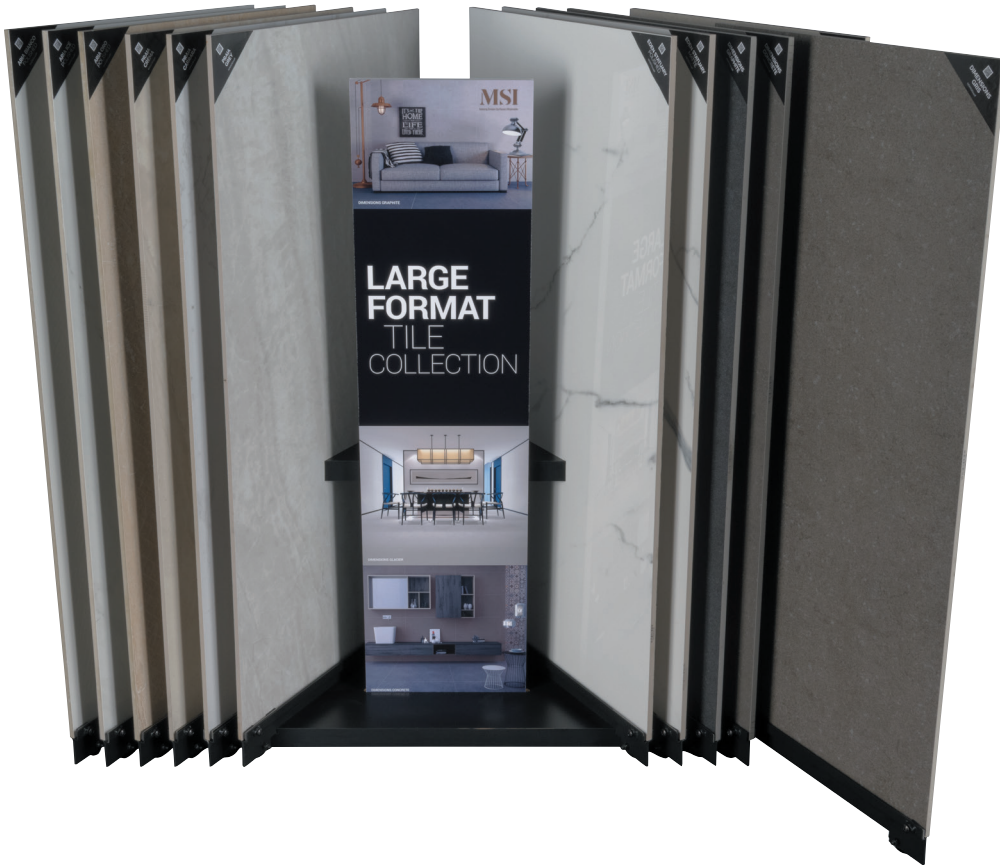

MSI

Making Dream Surfaces Attainable

Large Format Pull Display

This interactive display reveals 24"x48" large format tiles in an easy to use display system

Key Features:

- Includes 12 pre-labeled 24"x 48" porcelain tiles.
- 'Pull-to-reveal' castor system makes viewing large format tiles simple

Dimensions:
51"x23"x50"H