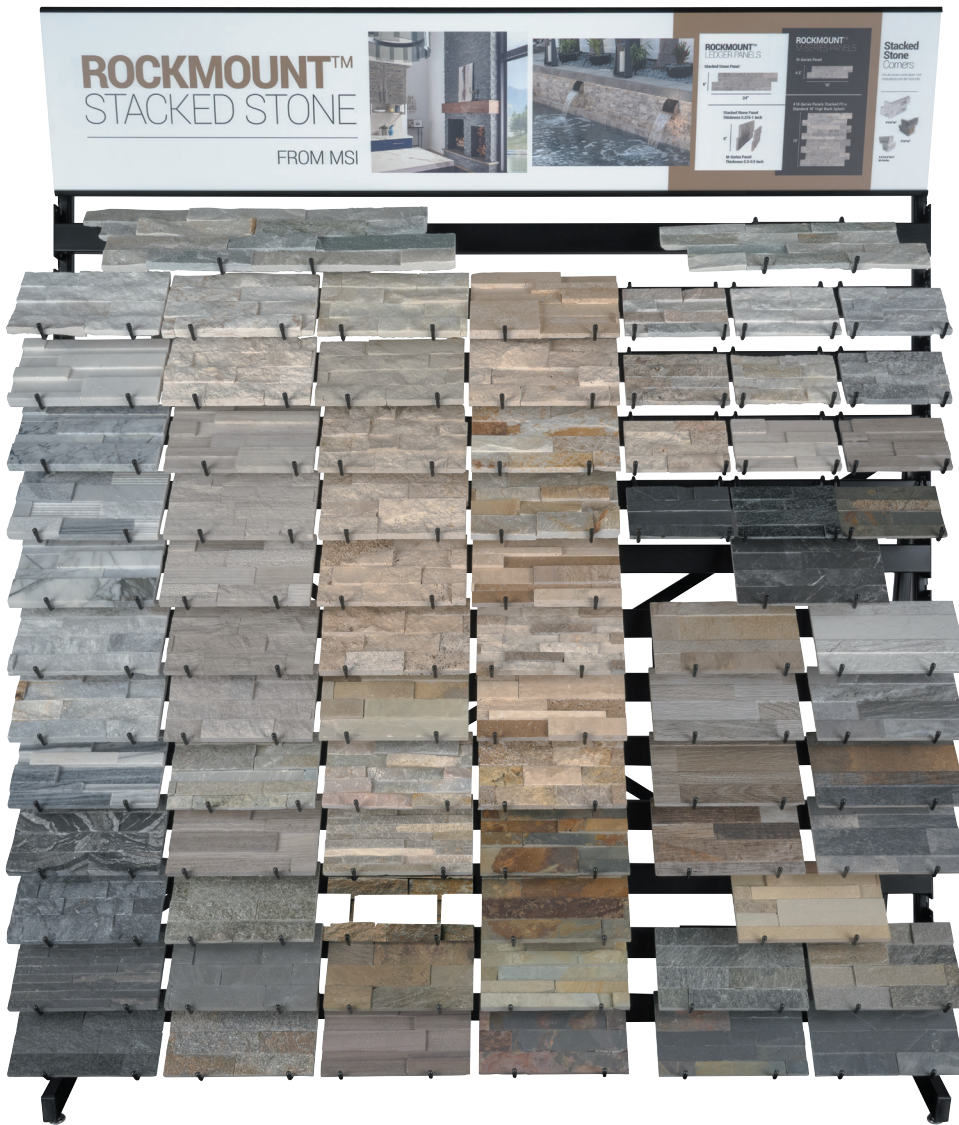

MSI

Making Dream Surfaces Attainable

Rockmount™ Stacked Stone Display

The Rockmount™ Stacked Stone Display is a one-stop-shopping destination for all stacked stone looks.

Key Features:

- Display presents an impressive 76 SKU assortment in space efficient fixture.
- Adjustable rack system allows for merchandising flexibility and presentation updates.
- Both 6"x10" and 4.5"x7" cut samples are prelabeled.
- Indoor or outdoor use.

Dimensions:

62" x 24" x 74"h