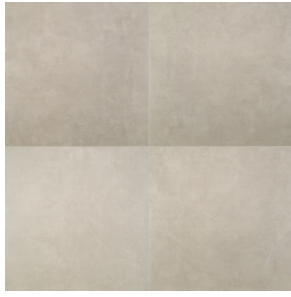

MSI

Making Dream Surfaces Attainable

MONZA
Porcelain Collection
www.msisurfaces.com

Colors

Cemento 35"x35"

Marbello 35"X35"

Size	Thickness	CEMENTO	MARBELLO
35x35 Polished	3/8"	NMONCEM3535P	NMONMAR3535P
35x35 Matte	3/8"	NMONCEM3535	NMONMAR3535

Freeze / Thaw	Abrasion Resistance	Chemical Resistance	Rectified/ Non-Rectified	Glazed / Non Glazed	Color Body / Through Body
Resistant	IV	Resistant	Rectified	Glazed	Through Body

Monza Porcelain large format tile collection - A beautifully diverse collection of porcelain large format tiles. This dynamic duo ranges from a cement and concrete industrial design to an elegant marble classic look. Both 35x35 tiles are available in matte and polished finish. Use Monza to develop a statement outdoor or indoor flooring. Forever enhance the charm of each rooms wall space with timeless style and traditional beauty.

Technical Information

Primary Colors: White & Gray
Material Type: Porcelain
Finish: Polished & Matte

Features At A Glance

- 3 different colors 35X35
- High quality Ink Jet technology

Installation

1/8" Grout Size is recommended on all tile installation. When installing rectangular tiles a less than 33% staggered brick lay is strongly recommended.