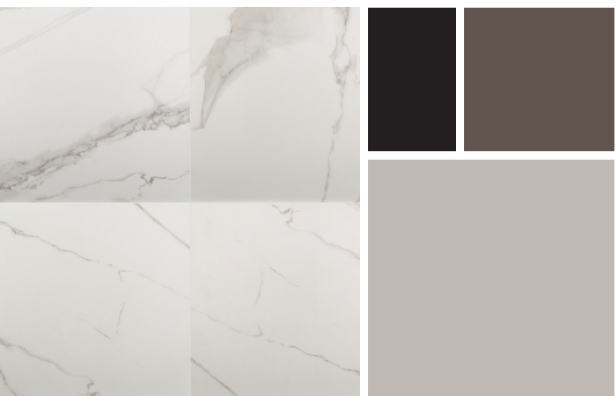

MSI

Making Dream Surfaces Attainable

MONZA
Porcelain Collection
www.msisurfaces.com

Colors

Cemento 35"x35"

Marbello 35"X35"

Size	Thickness	CEMENTO	MARBELLO
35x35 Polished	3/8"	NMONCEM3535P	NMONMAR3535P
35x35 Matte	3/8"	NMONCEM3535	NMONMAR3535

Technical Information

Primary Colors: White & Gray
Material Type: Porcelain
Finish: Polished & Matte

Features At A Glance

- 3 different colors 35X35
- High quality Ink Jet technology

Installation

1/8" Grout Size is recommended on all tile installation. When installing rectangular tiles a less than 33% staggered brick lay is strongly recommended.