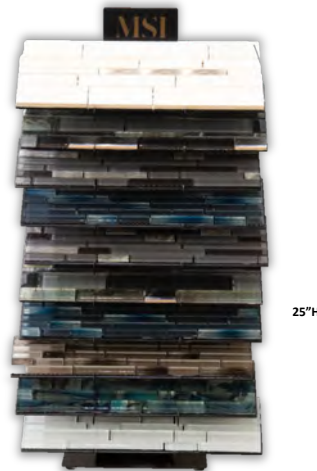

# Mosaic Center Display

*Adaptable fixture displays samples on tabletop, wall, or built together for a floor display!*

4 mosaic towers +1 floor base shown with 40 samples as floor display

25"H

1 mosaic tower shown with 10 samples as tabletop display

- Build localized, curated assortments
- Optimized speed to-market distribution for displays and new product introductions
- Interactive + Customizable
- Display 10 sample board/tower or combine towers to display up to 80 skus (up to 8 towers can be installed on a floor base)
- Mosaic Display Kit includes: 1 floor base, 8 sample towers, 80 pre-labeled mosaic sample boards (7"x15", 5"x15" )