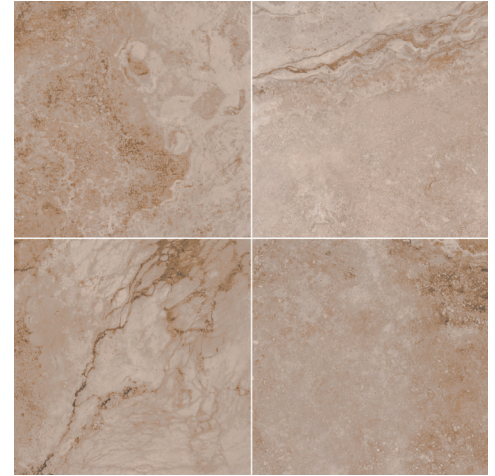

MSI

Making Dream Surfaces Attainable

Napa
Ceramic Collection
www.msisurfaces.com

Colors

Beige 20"x20"

Gray 20"x20"

Noce 20"x20"

Size	Thickness	BEIGE	GRAY	NOCE
20x20 Matte	3/8"	NNAPBEI2020	NNAPGRA2020	NNAPNOC2020
12x24 Matte	3/8"	NNAPBEI1224	NNAPGRA1224	NNAPNOC1224
13x13 Matte	3/8"	NNAPBEI1313	NNAPGRA1313	NNAPNOC1313
2x2 Matte	3/8"	NNAPBEI2X2	NNAPGRA2X2	NNAPNOC2X2
3x13 BN	3/8"	NNAPBEI3X13BN	NNAPGRA3X13BN	NNAPNOC3X13BN

Inspired by cross cut travertine, the Napa Collection offers a beautiful natural stone look in affordable and virtually maintenance free ceramic. This matte finish collection features gorgeous go with anything hues, including light and airy gray, warm beige, and rich brown, in some of today's most sought after sizes. Suitable as wall tile and floor tile, it is the perfect choice when the look of natural stone is desired but durable, easy to clean, and low maintenance tile is preferred.

Technical Information

Primary Colors: Beige, Brown, Gray

Material Type: Ceramic

Country of Origin: China

Finish: Matte

Features At A Glance

- Different Size including Large format and bullnose
- Available in 3 Different colors