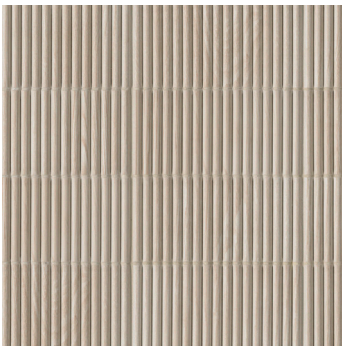

## PIANO COLLECTION PORCELAIN TILE

Unleash a symphony of style with the Piano Collection, where porcelain wall tiles shine in two dynamic styles: stone-look options featuring a textured surface and matte finish, and wood-look varieties that highlight natural knots and grains. Each tile dazzles with an intricate 3D fluted effect, transforming light into captivating visual rhythms, particularly in vibrant spaces like kitchens and sunrooms. Perfect for vertical installations such as striking accent walls, stunning backsplashes, and chic pool surrounds, these tiles elevate both indoor and outdoor environments, infusing residential and commercial spaces with a touch of sophisticated glamor.

**ABEDUL**  
NWGSINPIAABE4.5X9

**CAMEL**  
NWGSINPIACAM4.5X9

**ARENA**  
NWGSINPIAARE4.5X9

**CENIZA**  
NWGSINPIACEN4.5X9

- **MATERIAL:** EXTRUDED PORCELAIN
- **FINISH:** MATTE
- **SIZE:** 4.5X9
- **THICKNESS:** 0.39 INCH
- **VARIATION:** V3
- **USAGE:** SUITABLE FOR WALLS BOTH INSIDE AND OUTSIDE
- **BREAKING STRENGTH:** > 275 LBF
- **WATER ABSORPTION:** < 0.5%
- **HARDNESS:** 6
- **FREEZE/THAW:** RESISTANT
- **CHEMICAL RESISTANCE:** RESISTANT
- **RECTIFIED/NON-RECTIFIED:** NON-RECTIFIED
- **GLAZE /NON GLAZED:** GLAZED

### GROUT COLOR RECOMMENDATION:

- ARENA - #643 WARM GRAY
- ABEDUL - #172 URBAN PUTTY
- CAMEL - #145 LIGHT SMOKE
- CENIZA - #165 DELOREAN GRAY

\*\*Based on Custom Building Products - Grout Solutions