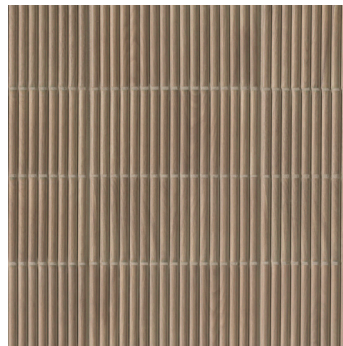

MSI

Making Dream Surfaces Attainable

CENIZA

PIANO COLLECTION PORCELAIN TILE

Unleash a symphony of style with the Piano Collection, where porcelain wall tiles shine in two dynamic styles: stone-look options featuring a textured surface and matte finish, and wood-look varieties that highlight natural knots and grains. Each tile dazzles with an intricate 3D fluted effect, transforming light into captivating visual rhythms, particularly in vibrant spaces like kitchens and sunrooms. Perfect for vertical installations such as striking accent walls, stunning backsplashes, and chic pool surrounds, these tiles elevate both indoor and outdoor environments, infusing residential and commercial spaces with a touch of sophisticated glamor.

ABEDUL
NWGSINPIAABE4.5X9

CAMEL
NWGSINPIACAM4.5X9

ARENA
NWGSINPIAARE4.5X9

CENIZA
NWGSINPIACEN4.5X9

- **MATERIAL:** EXTRUDED PORCELAIN
- **VARIATION:** V2
- **HARDNESS:** 6
- **FINISH:** MATTE
- **USAGE:** SUITABLE FOR WALLS BOTH INSIDE AND OUTSIDE
- **FREEZE/THAW:** RESISTANT
- **SIZE:** 4.5X9
- **BREAKING STRENGTH:** > 275 LBF
- **CHEMICAL RESISTANCE:** RESISTANT
- **THICKNESS:** 0.39 INCH
- **WATER ABSORPTION:** < 0.5%
- **RECTIFIED/NON-RECTIFIED:** NON-RECTIFIED
- **GLAZE /NON GLAZED:** GLAZED

GROUT COLOR RECOMMENDATION: • ARENA - #643 WARM GRAY • ABEDUL - #172 URBAN PUTTY
• CAMEL - #145 LIGHT SMOKE • CENIZA - #165 DELOREAN GRAY (**Based on Custom Building Products - Grout Solutions)

Extruded Porcelain: Tiles made by pushing clay through a mold, creating unique shapes and textures.

Unevenness Attribute: Slight surface variations are natural to extruded porcelain, adding a handcrafted, textured look that enhances visual depth and appeal.

INSTALLATION INSTRUCTION: Joint Requirement: Must be installed with a minimum 3mm = 1/8" joint.