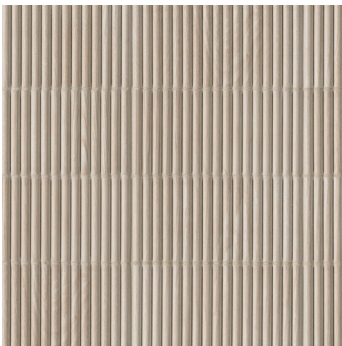

MSI

Making Dream Surfaces Attainable

CENIZA

PIANO COLLECTION PORCELAIN TILE

Unleash a symphony of style with the Piano Collection, where porcelain wall tiles shine in two dynamic styles: stone-look options featuring a textured surface and matte finish, and wood-look varieties that highlight natural knots and grains. Each tile dazzles with an intricate 3D fluted effect, transforming light into captivating visual rhythms, particularly in vibrant spaces like kitchens and sunrooms. Perfect for vertical installations such as striking accent walls, stunning backsplashes, and chic pool surrounds, these tiles elevate both indoor and outdoor environments, infusing residential and commercial spaces with a touch of sophisticated glamor.

ABEDUL
NWGSINPIAABE4.5X9

CAMEL
NWGSINPIACAM4.5X9

ARENA
NWGSINPIAARE4.5X9

CENIZA
NWGSINPIACEN4.5X9

- **MATERIAL:** EXTRUDED PORCELAIN
- **VARIATION:** V2
- **HARDNESS:** 6
- **FINISH:** MATTE
- **USAGE:** SUITABLE FOR WALLS BOTH INSIDE AND OUTSIDE
- **FREEZE/THAW:** RESISTANT
- **SIZE:** 4.5X9
- **BREAKING STRENGTH:** > 275 LBF
- **CHEMICAL RESISTANCE:** RESISTANT
- **THICKNESS:** 0.39 INCH
- **WATER ABSORPTION:** < 0.5%
- **RECTIFIED/NON-RECTIFIED:** NON-RECTIFIED
- **GLAZE /NON GLAZED:** GLAZED

GROUT COLOR RECOMMENDATION: • ARENA - #643 WARM GRAY • ABEDUL - #172 URBAN PUTTY
• CAMEL - #145 LIGHT SMOKE • CENIZA - #165 DELOREAN GRAY (**Based on Custom Building Products - Grout Solutions)

Extruded Porcelain: Tiles made by pushing clay through a mold, creating unique shapes and textures.

Unevenness Attribute: Slight surface variations are natural to extruded porcelain, adding a handcrafted, textured look that enhances visual depth and appeal.

INSTALLATION INSTRUCTION: Joint Requirement: Must be installed with a minimum 3mm = 1/8" joint.