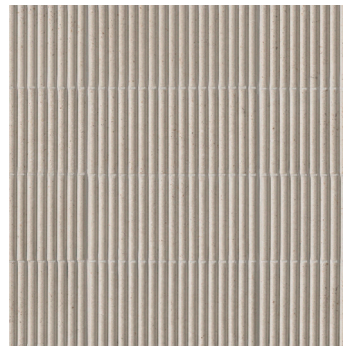

MSI

Making Dream Surfaces Attainable

CENIZA

PIANO COLLECTION PORCELAIN TILE

Unleash a symphony of style with the Piano Collection, where porcelain wall tiles shine in two dynamic styles: stone-look options featuring a textured surface and matte finish, and wood-look varieties that highlight natural knots and grains. Each tile dazzles with an intricate 3D fluted effect, transforming light into captivating visual rhythms, particularly in vibrant spaces like kitchens and sunrooms. Perfect for vertical installations such as striking accent walls, stunning backsplashes, and chic pool surrounds, these tiles elevate both indoor and outdoor environments, infusing residential and commercial spaces with a touch of sophisticated glamor.

ABEDUL
NWGSINPIAABE4.5X9

CAMEL
NWGSINPIACAM4.5X9

ARENA
NWGSINPIAARE4.5X9

CENIZA
NWGSINPIACEN4.5X9

- **MATERIAL:** EXTRUDED PORCELAIN
- **VARIATION:** V2
- **HARDNESS:** 6
- **FINISH:** MATTE
- **USAGE:** SUITABLE FOR WALLS BOTH INSIDE AND OUTSIDE
- **FREEZE/THAW:** RESISTANT
- **SIZE:** 4.5X9
- **BREAKING STRENGTH:** > 275 LBF
- **CHEMICAL RESISTANCE:** RESISTANT
- **THICKNESS:** 0.39 INCH
- **WATER ABSORPTION:** < 0.5%
- **RECTIFIED/NON-RECTIFIED:** NON-RECTIFIED
- **GLAZE /NON GLAZED:** GLAZED

GROUT COLOR RECOMMENDATION: • ARENA - #643 WARM GRAY • ABEDUL - #172 URBAN PUTTY
• CAMEL - #145 LIGHT SMOKE • CENIZA - #165 DELOREAN GRAY (**Based on Custom Building Products - Grout Solutions)

Extruded Porcelain: Tiles made by pushing clay through a mold, creating unique shapes and textures.

Unevenness Attribute: Slight surface variations are natural to extruded porcelain, adding a handcrafted, textured look that enhances visual depth and appeal.

INSTALLATION INSTRUCTION: Joint Requirement: Must be installed with a minimum 3mm = 1/8" joint.