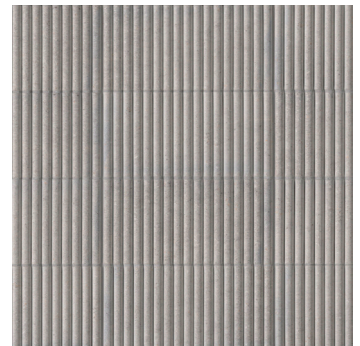

MSI

Making Dream Surfaces Attainable

CENIZA

PIANO COLLECTION PORCELAIN TILE

Unleash a symphony of style with the Piano Collection, where porcelain wall tiles shine in two dynamic styles: stone-look options featuring a textured surface and matte finish, and wood-look varieties that highlight natural knots and grains. Each tile dazzles with an intricate 3D fluted effect, transforming light into captivating visual rhythms, particularly in vibrant spaces like kitchens and sunrooms. Perfect for vertical installations such as striking accent walls, stunning backsplashes, and chic pool surrounds, these tiles elevate both indoor and outdoor environments, infusing residential and commercial spaces with a touch of sophisticated glamor.

ABEDUL
NWGSINPIAABE4.5X9

CAMEL
NWGSINPIACAM4.5X9

ARENA
NWGSINPIAARE4.5X9

CENIZA
NWGSINPIACEN4.5X9

- **MATERIAL:** EXTRUDED PORCELAIN
- **VARIATION:** V2
- **HARDNESS:** 6
- **FINISH:** MATTE
- **USAGE:** SUITABLE FOR WALLS BOTH INSIDE AND OUTSIDE
- **FREEZE/THAW:** RESISTANT
- **SIZE:** 4.5X9
- **BREAKING STRENGTH:** > 275 LBF
- **CHEMICAL RESISTANCE:** RESISTANT
- **THICKNESS:** 0.39 INCH
- **WATER ABSORPTION:** < 0.5%
- **RECTIFIED/NON-RECTIFIED:** NON-RECTIFIED
- **GLAZE /NON GLAZED:** GLAZED

GROUT COLOR RECOMMENDATION: • ARENA - #643 WARM GRAY • ABEDUL - #172 URBAN PUTTY
• CAMEL - #145 LIGHT SMOKE • CENIZA - #165 DELOREAN GRAY (**Based on Custom Building Products - Grout Solutions)

Extruded Porcelain: Tiles made by pushing clay through a mold, creating unique shapes and textures.

Unevenness Attribute: Slight surface variations are natural to extruded porcelain, adding a handcrafted, textured look that enhances visual depth and appeal.

INSTALLATION INSTRUCTION: Joint Requirement: Must be installed with a minimum 3mm = 1/8" joint.