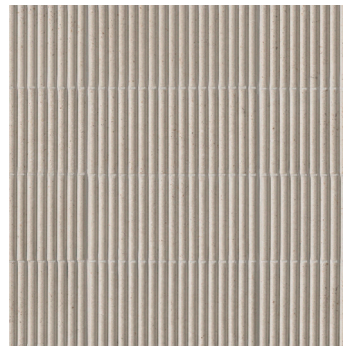

## PIANO COLLECTION PORCELAIN TILE

Unleash a symphony of style with the Piano Collection, where porcelain wall tiles shine in two dynamic styles: stone-look options featuring a textured surface and matte finish, and wood-look varieties that highlight natural knots and grains. Each tile dazzles with an intricate 3D fluted effect, transforming light into captivating visual rhythms, particularly in vibrant spaces like kitchens and sunrooms. Perfect for vertical installations such as striking accent walls, stunning backsplashes, and chic pool surrounds, these tiles elevate both indoor and outdoor environments, infusing residential and commercial spaces with a touch of sophisticated glamor.

**ABEDUL**  
NWGSINPIAABE4.5X9

**CAMEL**  
NWGSINPIACAM4.5X9

**ARENA**  
NWGSINPIAARE4.5X9

**CENIZA**  
NWGSINPIACEN4.5X9

- **MATERIAL:** EXTRUDED PORCELAIN
- **FINISH:** MATTE
- **SIZE:** 4.5X9
- **THICKNESS:** 0.39 INCH
- **VARIATION:** V3
- **USAGE:** SUITABLE FOR WALLS BOTH INSIDE AND OUTSIDE
- **BREAKING STRENGTH:** > 275 LBF
- **WATER ABSORPTION:** < 0.5%
- **HARDNESS:** 6
- **FREEZE/THAW:** RESISTANT
- **CHEMICAL RESISTANCE:** RESISTANT
- **RECTIFIED/NON-RECTIFIED:** NON-RECTIFIED
- **GLAZE /NON GLAZED:** GLAZED

### GROUT COLOR RECOMMENDATION:

- ARENA - #643 WARM GRAY
- ABEDUL - #172 URBAN PUTTY
- CAMEL - #145 LIGHT SMOKE
- CENIZA - #165 DELOREAN GRAY

\*\*Based on Custom Building Products - Grout Solutions