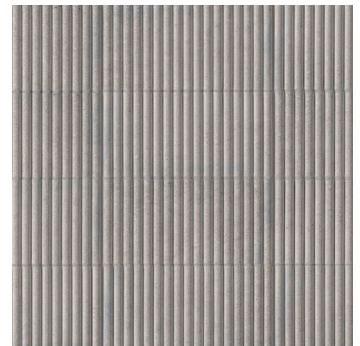

## PIANO COLLECTION PORCELAIN TILE

Unleash a symphony of style with the Piano Collection, where porcelain wall tiles shine in two dynamic styles: stone-look options featuring a textured surface and matte finish, and wood-look varieties that highlight natural knots and grains. Each tile dazzles with an intricate 3D fluted effect, transforming light into captivating visual rhythms, particularly in vibrant spaces like kitchens and sunrooms. Perfect for vertical installations such as striking accent walls, stunning backsplashes, and chic pool surrounds, these tiles elevate both indoor and outdoor environments, infusing residential and commercial spaces with a touch of sophisticated glamor.

**ABEDUL**  
NWGSINPIAABE4.5X9

**CAMEL**  
NWGSINPIACAM4.5X9

**ARENA**  
NWGSINPIAARE4.5X9

**CENIZA**  
NWGSINPIACEN4.5X9

- **MATERIAL:** EXTRUDED PORCELAIN
- **FINISH:** MATTE
- **SIZE:** 4.5X9
- **THICKNESS:** 0.39 INCH
- **VARIATION:** V3
- **USAGE:** SUITABLE FOR WALLS BOTH INSIDE AND OUTSIDE
- **BREAKING STRENGTH:** > 275 LBF
- **WATER ABSORPTION:** < 0.5%
- **HARDNESS:** 6
- **FREEZE/THAW:** RESISTANT
- **CHEMICAL RESISTANCE:** RESISTANT
- **RECTIFIED/NON-RECTIFIED:** NON-RECTIFIED
- **GLAZE /NON GLAZED:** GLAZED

### GROUT COLOR RECOMMENDATION:

- ARENA - #643 WARM GRAY
- ABEDUL - #172 URBAN PUTTY
- CAMEL - #145 LIGHT SMOKE
- CENIZA - #165 DELOREAN GRAY

\*\*Based on Custom Building Products - Grout Solutions