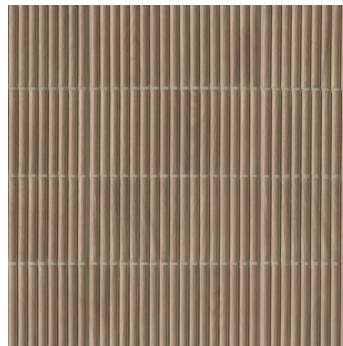

## PIANO COLLECTION PORCELAIN TILE

Unleash a symphony of style with the Piano Collection, where porcelain wall tiles shine in two dynamic styles: stone-look options featuring a textured surface and matte finish, and wood-look varieties that highlight natural knots and grains. Each tile dazzles with an intricate 3D fluted effect, transforming light into captivating visual rhythms, particularly in vibrant spaces like kitchens and sunrooms. Perfect for vertical installations such as striking accent walls, stunning backsplashes, and chic pool surrounds, these tiles elevate both indoor and outdoor environments, infusing residential and commercial spaces with a touch of sophisticated glamor.

**ABEDUL**  
NWGSINPIAABE4.5X9

**CAMEL**  
NWGSINPIACAM4.5X9

**ARENA**  
NWGSINPIAARE4.5X9

**CENIZA**  
NWGSINPIACEN4.5X9

- **MATERIAL:** EXTRUDED PORCELAIN
- **FINISH:** MATTE
- **SIZE:** 4.5X9
- **THICKNESS:** 0.39 INCH
- **VARIATION:** V3
- **USAGE:** SUITABLE FOR WALLS BOTH INSIDE AND OUTSIDE
- **BREAKING STRENGTH:** > 275 LBF
- **WATER ABSORPTION:** < 0.5%
- **HARDNESS:** 6
- **FREEZE/THAW:** RESISTANT
- **CHEMICAL RESISTANCE:** RESISTANT
- **RECTIFIED/NON-RECTIFIED:** NON-RECTIFIED
- **GLAZE /NON GLAZED:** GLAZED

### GROUT COLOR RECOMMENDATION:

- ARENA - #643 WARM GRAY
- ABEDUL - #172 URBAN PUTTY
- CAMEL - #145 LIGHT SMOKE
- CENIZA - #165 DELOREAN GRAY

\*\*Based on Custom Building Products - Grout Solutions