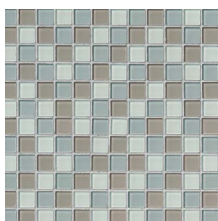

Carribbean Jade

Carribbean Mermaid

Carribbean Reef

Hawaiian Beach

Hawaiian Blue

Hawaiian Coast

Hawaiian Sky

Ivory Iridescent

Majestic Ocean

Oceano Brick

Products at a Glance

ITEM NAME	ITEM ID'S
Carribbean Jade 1x1x4mm	SMOT-GLSB-CARJAD4MM
Carribbean Mermaid 1x1x4mm	SMOT-GLSB-CARMER4MM
Carribbean Reef 1x1x4mm	SMOT-GLSB-CARREF4MM
Hawaiian Beach 1x1x4mm	SMOT-GLSB-HAWBEA4MM
Hawaiian Blue 1x1x4mm	SMOT-GLSB-HAWBLU4MM
Hawaiian Coast 1x1x4mm	SMOT-GLSB-HAWCOA4MM
Hawaiian Sky 1x1x4mm	SMOT-GLSB-HAWSKY4MM
Ivory Iridescent 3/4x3/4x4mm	THDW3-SH-IVRYIR3/4X3/4GL
Majestic Ocean 1x1x4mm	THDWG-CR-MO-4MM
Oceano Brick 1x3x6mm	SMOT-GLSBRK-OCEANO6MM