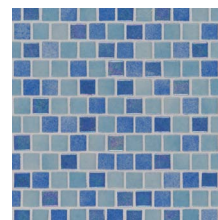

Collection

About The Product

Splish, splash! Our collection of ocean-inspired tiles makes a dip in the pool as exciting as it is refreshing. Even when your pool isn't in use, these miniature glass mosaics shimmer and shine-just like a gorgeous sea-giving your backyard a totally tranquil ambiance. They're available in a spectrum of colors-from blues and greens to grays and browns-and a variety of patterns, allowing you to achieve a personalized design. Carry your pool tile through to other outdoor spaces-like water features, kitchens, or the pool house to create a magazine-worthy cohesive look.

Carribbean Jade

Carribbean Mermaid

Carribbean Reef

Hawaiian Beach

Hawaiian Blue

Hawaiian Coast

Hawaiian Sky

Ivory Iridescent

Majestic Ocean

Oceano Brick

Products at a Glance

ITEM NAME	ITEM ID'S
Carribbean Jade 1x1x4mm	SMOT-GLSB-CARJAD4MM
Carribbean Mermaid 1x1x4mm	SMOT-GLSB-CARMER4MM
Carribbean Reef 1x1x4mm	SMOT-GLSB-CARREF4MM
Hawaiian Beach 1x1x4mm	SMOT-GLSB-HAWBEA4MM
Hawaiian Blue 1x1x4mm	SMOT-GLSB-HAWBLU4MM
Hawaiian Coast 1x1x4mm	SMOT-GLSB-HAWCOA4MM
Hawaiian Sky 1x1x4mm	SMOT-GLSB-HAWSKY4MM
Ivory Iridescent 3/4x3/4x4mm	THDW3-SH-IVRYIR3/4X3/4GL
Majestic Ocean 1x1x4mm	THDWG-CR-MO-4MM
Oceano Brick 1x3x6mm	SMOT-GLSBRK-OCEANO6MM