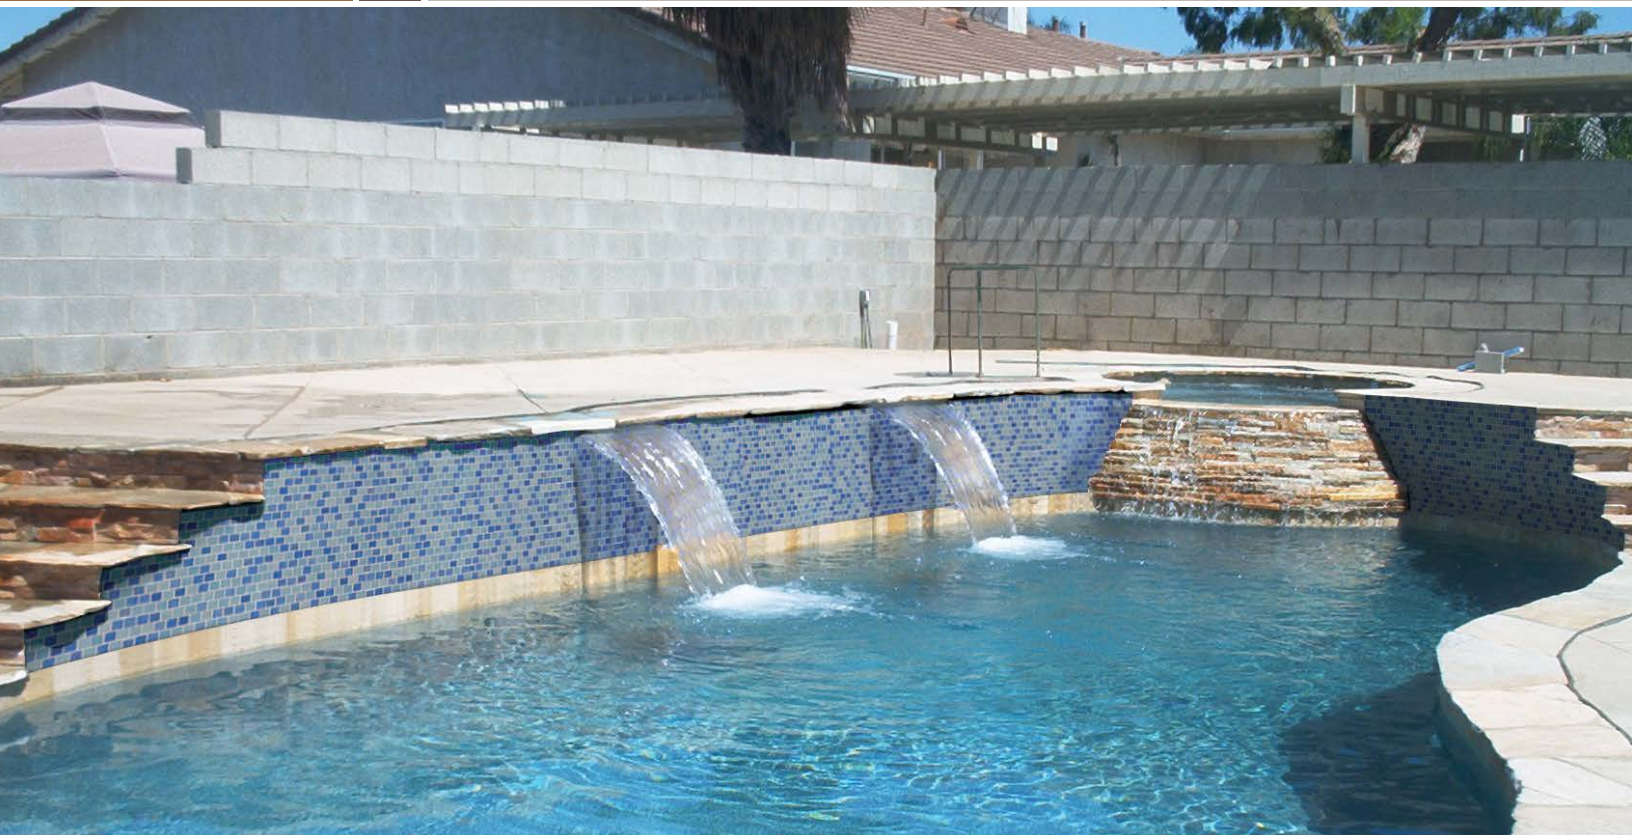

Collection

About The Product

Splish, splash! Our collection of ocean-inspired tiles makes a dip in the pool as exciting as it is refreshing. Even when your pool isn't in use, these miniature glass mosaics shimmer and shine-just like a gorgeous sea-giving your backyard a totally tranquil ambiance. They're available in a spectrum of colors-from blues and greens to grays and browns-and a variety of patterns, allowing you to achieve a personalized design. Carry your pool tile through to other outdoor spaces-like water features, kitchens, or the pool house to create a magazine-worthy cohesive look.

Carribbean Jade

Carribbean Mermaid

Carribbean Reef

Hawaiian Beach

Hawaiian Blue

Hawaiian Coast

Hawaiian Sky

Ivory Iridescent