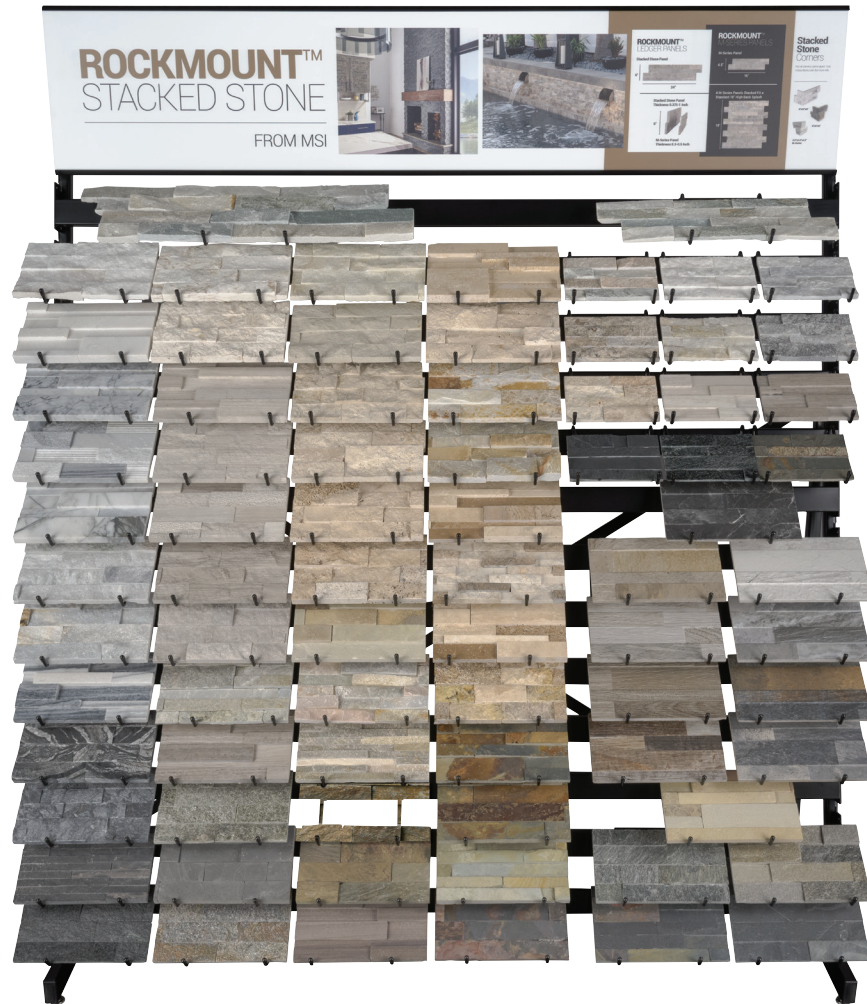

MSI

Making Dream Surfaces Attainable

ROCKMOUNT STACKED STONE DISPLAY

SB-STACKEDSTONEDISPLAY

64"L x 24"W x 74"H

- The Rockmount™ Stacked Stone Display is a one-stop-shopping destination for all stacked stone looks.
- Impressive 76 SKU assortment in space efficient fixture.
- Adjustable rack system allows for merchandising flexibility and presentation updates.
- Both 6"x10" and 4.5"x7" cut samples are prelabeled.
- Indoor or outdoor use.
- Capacity: 78 samples