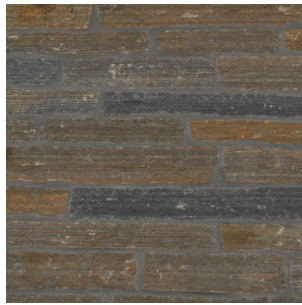

ROCKMOUNT™ STONE VENEER

Explore the Rockmount™ Veneer Collection, a stunning lineup of premium natural stones like sandstone and limestone, each showcasing a distinctive split-face finish. With an array of captivating colors and textures, this collection transforms exterior facades, including columns, kitchen and barbecue surrounds, watertables, fireplaces, chimneys, and more. Perfect for residential and commercial spaces, the Rockmount™ Veneer Collection brings timeless charm to any design project.

AVALON BAY (MARBLE)

Sq. & Rec.
LVENMAVABAYSQREC
LVENMAVABAYSQREC-COR

LedgeStone
LVENMAVABAYLED
LVENMAVABAYLED-COR

Fieldstone
LVENMAVABAYFLD
LVENMAVABAYFLD-COR

Ashlar
LVENMAVABAYASH
LVENMAVABAYASH-COR

DURHAM FALL SQUARES & RECTANGLES

BEDFORD (MARBLE)

Sq. & Rec.
LVENMBEDFORSQREC
LVENMBEDFORSQREC-COR

Ledgestone
LVENMBEDFORLED
LVENMBEDFORLED-COR

Fieldstone
LVENMBEDFORFLD
LVENMBEDFORFLD-COR

BEDFORD BROWN (MARBLE)

Sq. & Rec.
LVENMBEDBROSQREC
LVENMBEDBROSQREC-COR

COLOR/ PROFILES	SQ&REC	LEDGESTONE	ROCKLAND LEDGESTONE	FIELDSTONE	ASHLAR
AVALON BAY	⊗	⊗		⊗	⊗
BEDFORD	⊗	⊗		⊗	
BEDFORD BROWN	⊗	⊗		⊗	
COLORADO SPRINGS	⊗	⊗	⊗	⊗	
DURHAM FALL	⊗	⊗		⊗	
FOSSIL RUSTIC	⊗	⊗			
NEW BRUNSWICK	⊗	⊗		⊗	⊗
METUCHEN HILLS	⊗	⊗		⊗	⊗
MIDNIGHT CANYON	⊗	⊗			⊗
WHITE MIST	⊗				