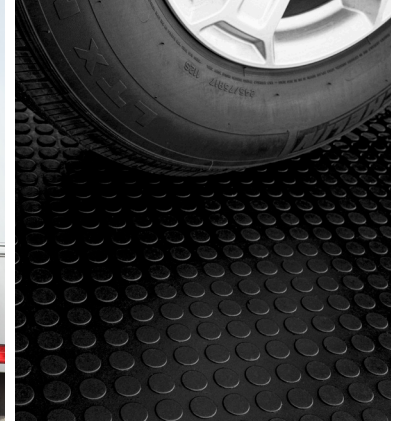

INDOOR & OUTDOOR

- * These mats are suitable for both indoor and outdoor use, enduring high-traffic without damage.
- * Crafted with non-slip properties, anti-fatigue features, and heat resistance
- * Perfect for garages, tool sheds, play areas, and beyond
- * They come in various rectangle sizes with a standard ¼" thickness.
- * Whether in residential or commercial environments, these mats stand as the prime choice for safeguarding stability and security wherever they're placed.

Explore our comprehensive collection of Black Rubber Utility Mats, meticulously designed to enhance safety and comfort in any environment. Crafted with non-slip properties, anti-fatigue features, and heat resistance, these mats are suitable for both indoor and outdoor use, enduring high-traffic without damage. Perfect for garages, tool sheds, play areas, and beyond, they come in various rectangle sizes with a standard ¼" thickness, as well as a thicker ¾" option and a heavy-duty 4mm roll-out mat for added versatility. Whether for residential or commercial purposes, our rubber mats provide reliable protection and stability wherever they're placed.