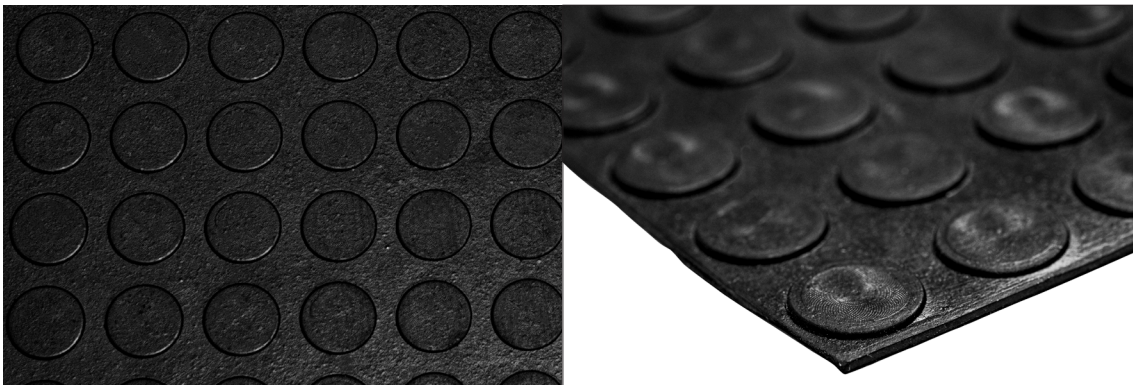

INDOOR & OUTDOOR

- * These mats are suitable for both indoor and outdoor use, enduring high-traffic without damage.
- * Crafted with non-slip properties, anti-fatigue features, and heat resistance
- * Perfect for garages, tool sheds, play areas, and beyond
- * They come in various rectangle sizes with a standard ¼" thickness.
- * Whether in residential or commercial environments, these mats stand as the prime choice for safeguarding stability and security wherever they're placed.

Explore our comprehensive collection of Black Rubber Utility Mats, meticulously designed to enhance safety and comfort in any environment. Crafted with non-slip properties, anti-fatigue features, and heat resistance, these mats are suitable for both indoor and outdoor use, enduring high-traffic without damage. Perfect for garages, tool sheds, play areas, and beyond, they come in various rectangle sizes with a standard ¼" thickness, as well as a thicker ¾" option and a heavy-duty 4mm roll-out mat for added versatility. Whether for residential or commercial purposes, our rubber mats provide reliable protection and stability wherever they're placed.

RUBBER UTILITY MATS – COIN PATTERN

ID: W-RMBLKCOIN39X394L | Size: 39x394x4MM

RUBBER UTILITY MATS

ID: W-RBLKMAT42X72X0.75 | Size: 42x72x0.75

ID: W-RBLKMAT36X60X0.24 | Size: 36x60x0.24

ID: W-RBLKMAT48X72X0.24 | Size: 48x72x0.24

ID: W-RBLKMAT60X96X0.24 | Size: 60x96x0.24

ID: W-RBLKMAT48X96X0.24 | Size: 48x96x0.24

For more details: <https://www.msisurfaces.com/rubber-floor-mats/>