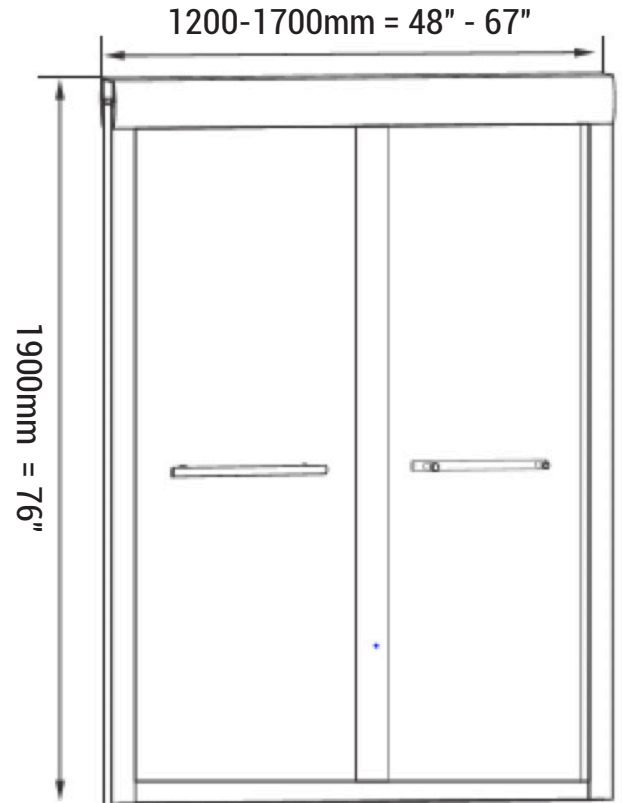

10mm Tempered Glass • Alloyed Aluminum Profile  
Stainless Steel Hardware-SS304 • Two Sliding Doors/Bypass

### Multiple configurations available:

- Deluxe quality rollers style and brackets.
- Superior bottom guide system.
- ANSI tempered clear glass.
- Glass thickness: clear 3/8" (10mm)
- Bypass/Two sliding doors opening either left or right.
- Integrated door catch.
- Nano coating on glass , special order only.