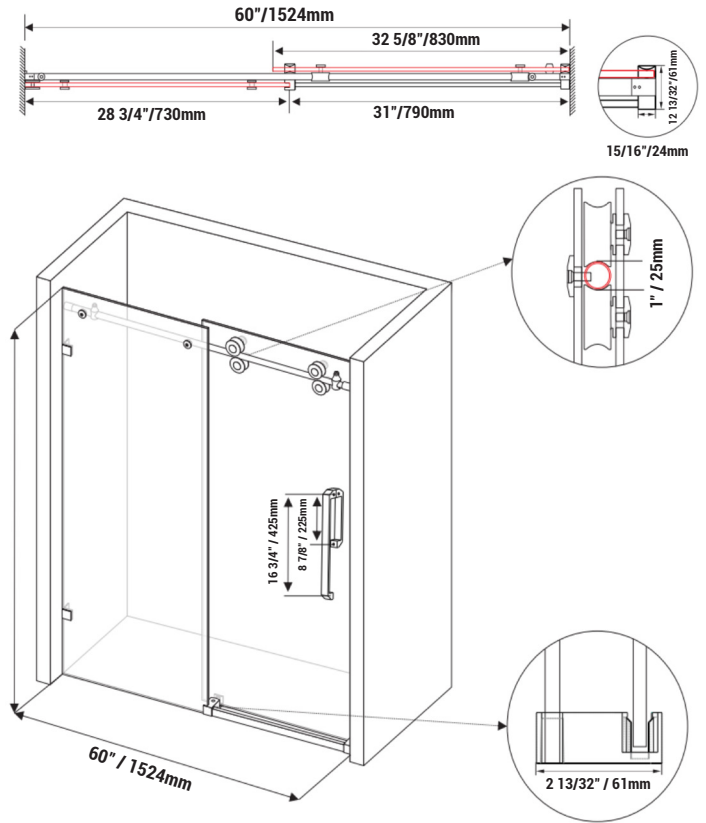

# Shower Door - PWS 03H25-1

10mm Tempered Glass • Stainless Steel Handle-SS304 • Single Door

## Features:

- Multiple configuration available
- Deluxe quality rollers style and brackets
- Superior bottom guide system
- ANSI tempered clear glass
- Glass thickness: clear 3/8" (10mm)

**Note: One door fixed and one door sliding**