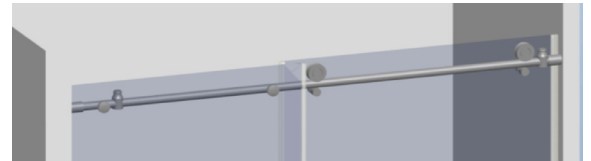

# Shower Door - PWS 03H25-4

10mm Tempered Glass • Stainless Steel Handle-SS304 • Single Door

## Features:

- Multiple configuration available
- Deluxe quality rollers style and brackets
- Superior bottom guide system
- ANSI tempered clear glass
- Glass thickness: clear 3/8" (10mm)

**Note: One door fixed and one door sliding**