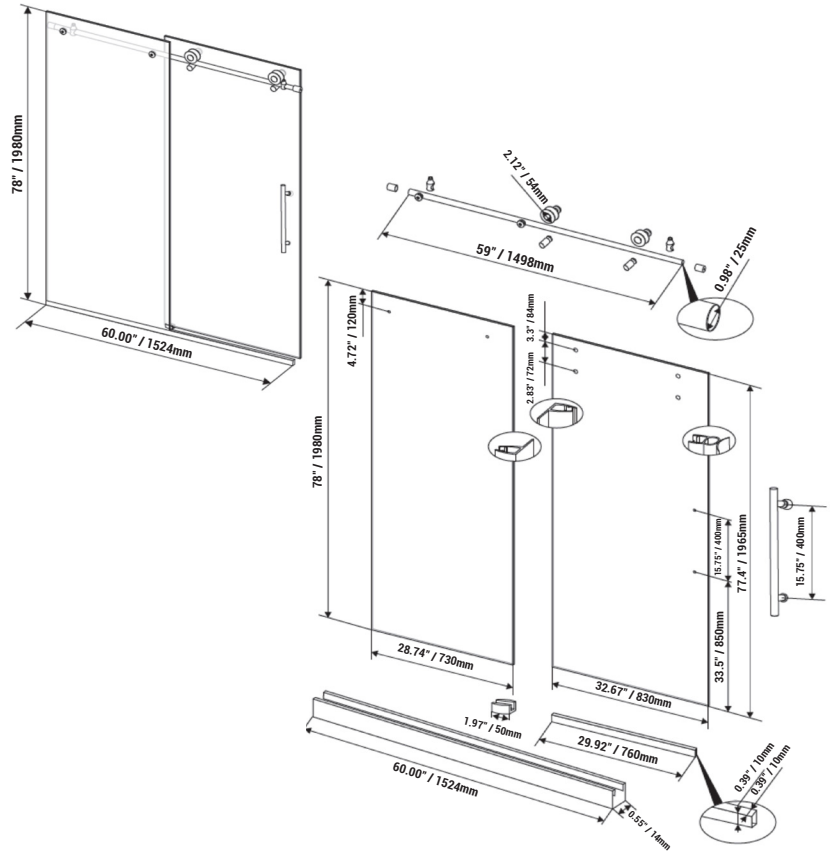

# Shower Door - PWS 03H25-4

10mm Tempered Glass • Stainless Steel Handle-SS304 • Single Door

## Features:

- Multiple configuration available
- Deluxe quality rollers style and brackets
- Superior bottom guide system
- ANSI tempered clear glass
- Glass thickness: clear 3/8" (10mm)

**Note: One door fixed and one door sliding**