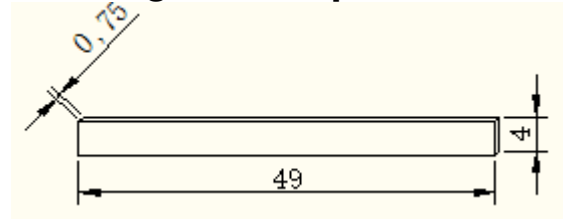

Drawing – Backsplash

Available Colors:

<u>Color</u>	<u>Material</u>	<u>Item ID</u>
Argento Grigio	Granite	VSL-ARGGRI4922-2CM
Carrara Sky	Engineered Marble	VSL-CARSKY4922-2CM
Iced White	Engineered Marble	VSL-ICEWHI4922-2CM
Sparkling Gray	Engineered Marble	VSL-SPAGRY4922-2CM
Cosmic Sand	Engineered Marble	VSL-COSSAN4922-2CM
Drifting Fog	Engineered Marble	VSL-DRIFOG4922-2CM
Calacatta Nowy	Inkjet Print Engineered Marble	VSL-CALNOW4922-2CM
Calacatta Lumas	Inkjet Print Engineered Marble	VSL-CALLUM4922-2CM