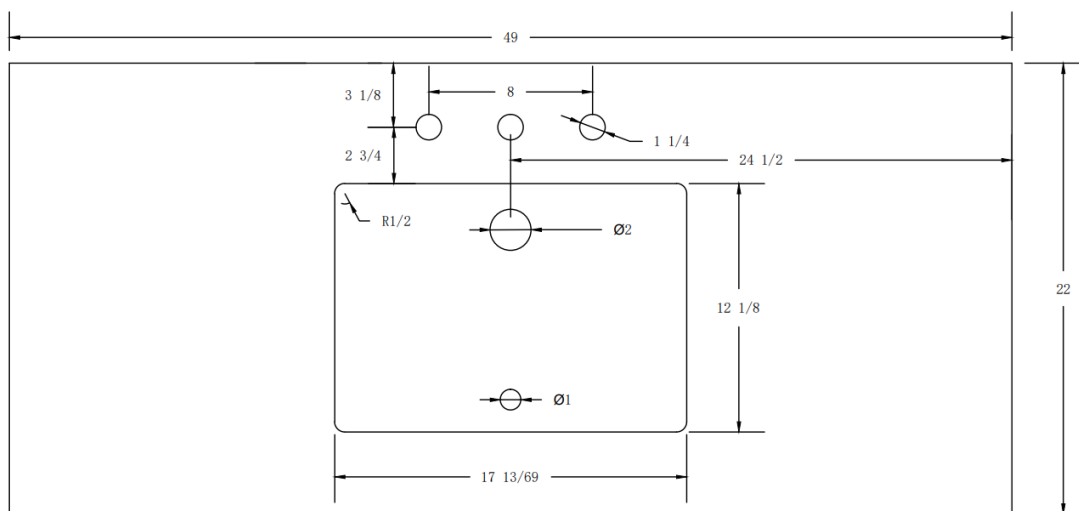

# Specification for Vanity Top Size 49"x22"

## FEATURES:

- Vanity Top size: 49"x22"x3/4"
- Includes 4" backsplash
- cUPC certified white rectangle sink pre-installed with built-in overflow protection
- Sink depth: 7.5" (190mm)
- 3 pre-drilled holes for 8" centerset faucet
- Flat edge

## Drawing – Vanity Top

## Drawing – Sink