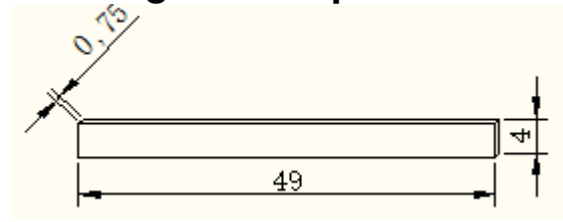

Drawing – Backsplash

Available Colors:

<u>Color</u>	<u>Material</u>	<u>Item ID</u>
Argento Grigio	Granite	VSL-ARGGRI4922-2CM
Carrara Sky	Engineered Marble	VSL-CARSKY4922-2CM
Iced White	Engineered Marble	VSL-ICEWHI4922-2CM
Sparkling Gray	Engineered Marble	VSL-SPAGRY4922-2CM
Cosmic Sand	Engineered Marble	VSL-COSSAN4922-2CM
Drifting Fog	Engineered Marble	VSL-DRIFOG4922-2CM
Calacatta Nowy	Inkjet Print Engineered Marble	VSL-CALNOW4922-2CM
Calacatta Lumas	Inkjet Print Engineered Marble	VSL-CALLUM4922-2CM