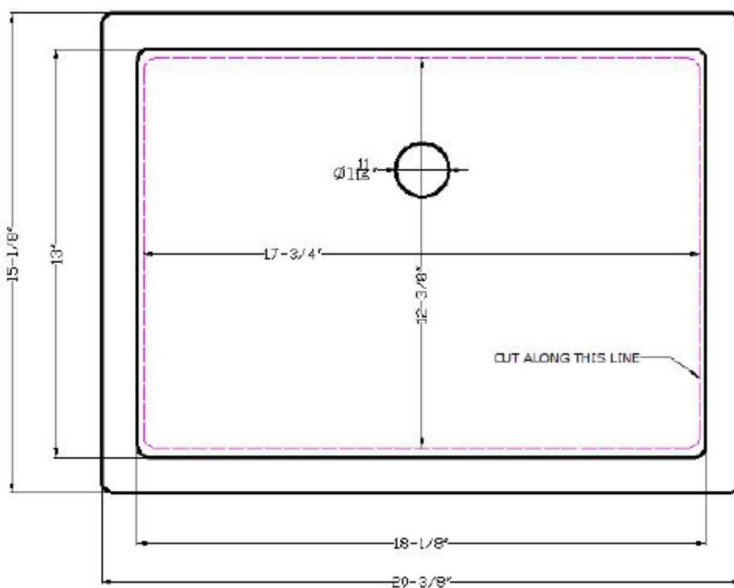

# Specification for Vanity Top Size 49"x22"

## FEATURES:

- Vanity Top size: 49"x22"x3/4"
- Includes 4" backsplash
- cUPC certified white rectangle sink pre-installed with built-in overflow protection
- Sink depth: 7.5" (190mm)
- 3 pre-drilled holes for 8" centerset faucet
- Flat edge

## Drawing – Vanity Top

## Drawing – Sink