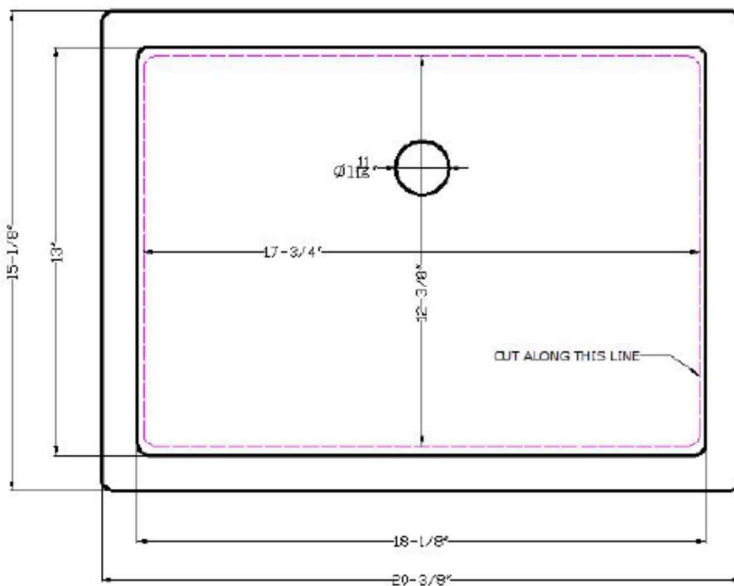

# Specification for Vanity Top Size 49"x22"

## FEATURES:

- Vanity Top size: 49"x22"x3/4"
- Includes 4" backsplash
- cUPC certified white rectangle sink pre-installed with built-in overflow protection
- Sink depth: 7.5" (190mm)
- 3 pre-drilled holes for 8" centerset faucet
- Flat edge

## Drawing – Vanity Top

## Drawing – Sink