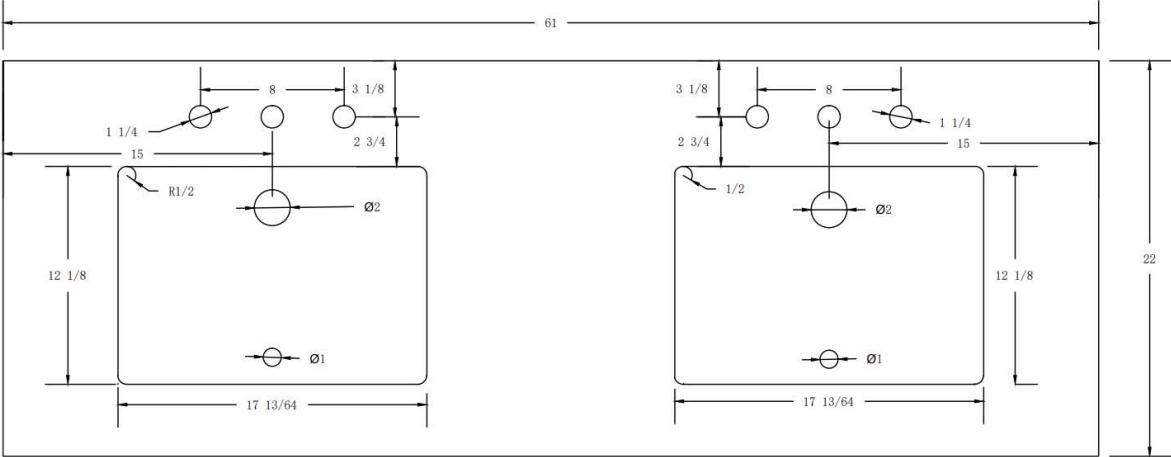

Specification for Vanity Top Size 61"x22"

Double Bowl

FEATURES:

- Vanity Top size: 61"x22"x3/4"
- Includes 4" backsplash
- 2 cUPC certified white porcelain sinks pre-installed with built-in overflow protection.
- Sink depth: 7.5" (190mm)
- 3 pre-drilled holes for 8" centerset faucet
- Flat edge

Drawing – Vanity Top