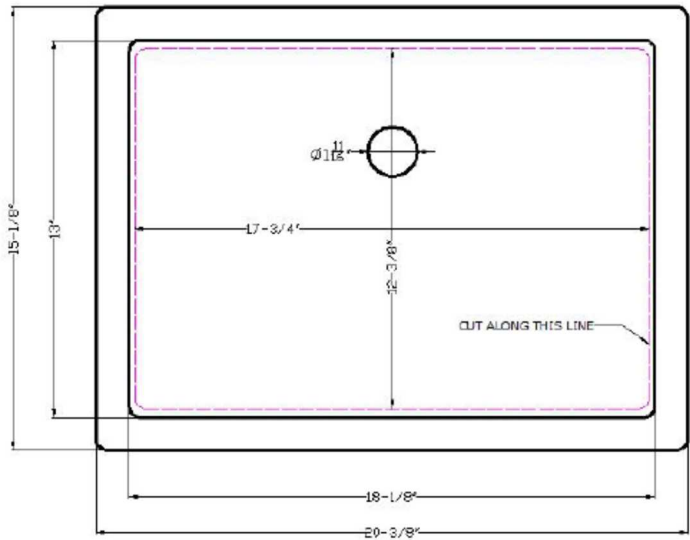

Drawing – Sink