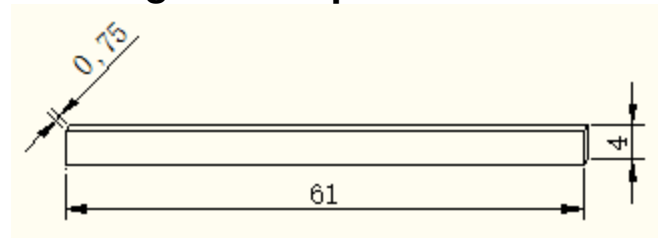

Drawing – Backsplash

Available Colors:

<u>Color</u>	<u>Material</u>	<u>Item ID</u>
Argento Grigio	Granite	VSL-ARGGRI6122DB-2CM
Carrara Sky	Engineered Marble	VSL-CARSKY6122DB-2CM
Iced White	Engineered Marble	VSL-ICEWHI6122DB-2CM
Sparkling Gray	Engineered Marble	VSL-SPAGRY6122DB-2CM
Cosmic Sand	Engineered Marble	VSL-COSSAN6122DB-2CM
Drifting Fog	Engineered Marble	VSL-DRIFOG6122DB-2CM
Calacatta Nowy	Inkjet Print Engineered Marble	VSL-CALNOW6122DB-2CM
Calacatta Lumas	Inkjet Print Engineered Marble	VSL-CALLUM6122DB-2CM