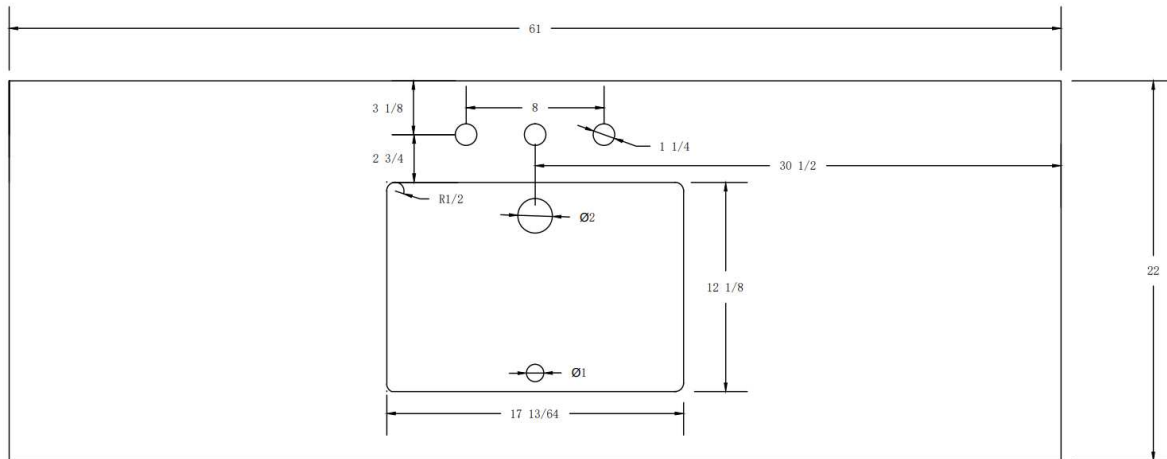

# Specification for Vanity Top Size 61"x22"

## Single Bowl

### FEATURES:

- Vanity Top size: 61"x22"x3/4"
- Includes 4" backsplash
- cUPC certified white rectangle sink pre-installed with built-in overflow protection
- Sink depth: 7.5" (190mm)
- 3 pre-drilled holes for 8" centerset faucet
- Flat edge

### Drawing – Vanity Top