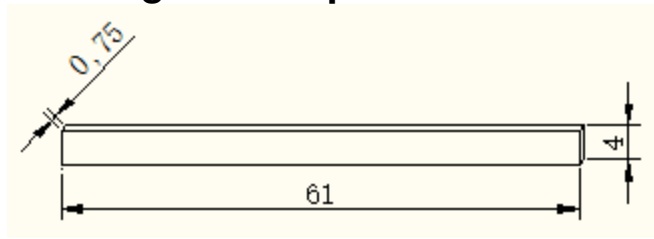

Drawing – Backsplash

Available Colors:

<u>Color</u>	<u>Material</u>	<u>Item ID</u>
Argento Grigio	Granite	VSL-ARGGRI6122SB-2CM
Carrara Sky	Engineered Marble	VSL-CARSKY6122SB-2CM
Iced White	Engineered Marble	VSL-ICEWHI6122SB-2CM
Sparkling Gray	Engineered Marble	VSL-SPAGRY6122SB-2CM
Cosmic Sand	Engineered Marble	VSL-COSSAN6122SB-2CM
Drifting Fog	Engineered Marble	VSL-DRIFOG6122SB-2CM
Calacatta Nowy	Inkjet Print Engineered Marble	VSL-CALNOW6122SB-2CM
Calacatta Lumas	Inkjet Print Engineered Marble	VSL-CALLUM6122SB-2CM