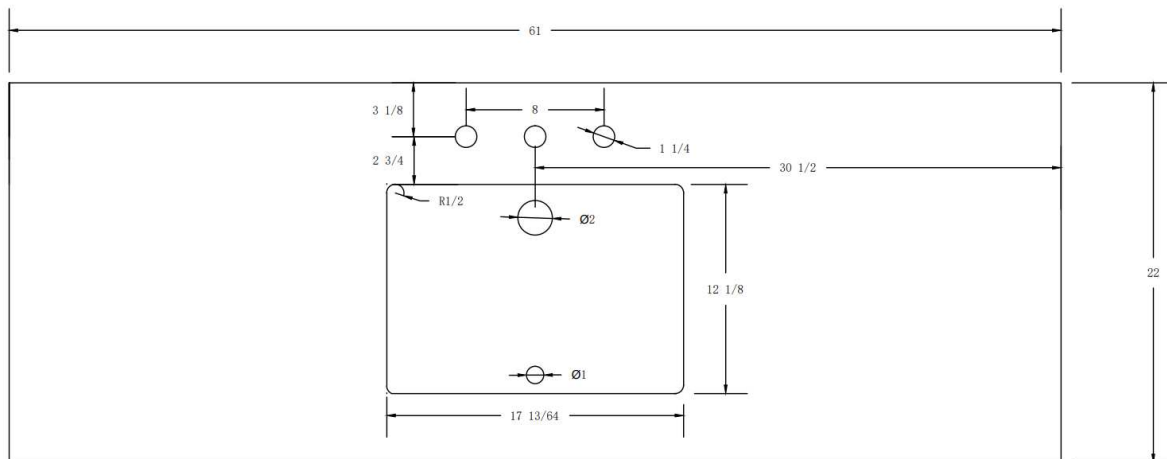

Specification for Vanity Top Size 61"x22"

Single Bowl

FEATURES:

- Vanity Top size: 61"x22"x3/4"
- Includes 4" backsplash
- cUPC certified white rectangle sink pre-installed with built-in overflow protection
- Sink depth: 7.5" (190mm)
- 3 pre-drilled holes for 8" centerset faucet
- Flat edge

Drawing – Vanity Top