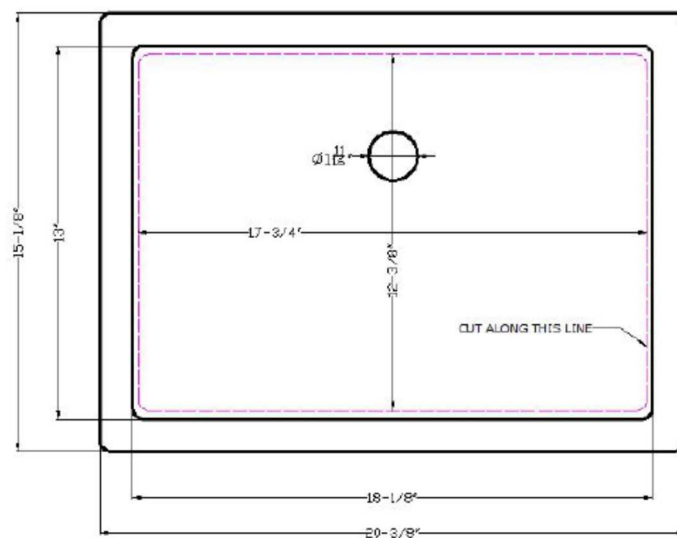

Drawing – Sink