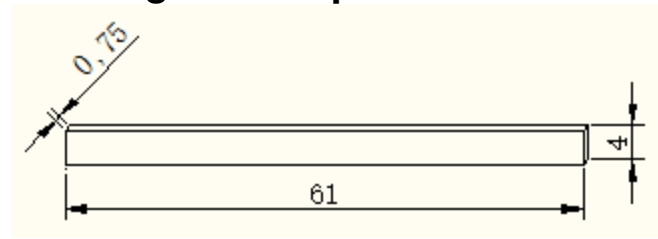

Drawing – Backsplash

Available Colors:

<u>Color</u>	<u>Material</u>	<u>Item ID</u>
Argento Grigio	Granite	VSL-ARGGRI6122SB-2CM
Carrara Sky	Engineered Marble	VSL-CARSKY6122SB-2CM
Iced White	Engineered Marble	VSL-ICEWHI6122SB-2CM
Sparkling Gray	Engineered Marble	VSL-SPAGRY6122SB-2CM
Cosmic Sand	Engineered Marble	VSL-COSSAN6122SB-2CM
Drifting Fog	Engineered Marble	VSL-DRIFOG6122SB-2CM
Calacatta Nowy	Inkjet Print Engineered Marble	VSL-CALNOW6122SB-2CM
Calacatta Lumas	Inkjet Print Engineered Marble	VSL-CALLUM6122SB-2CM