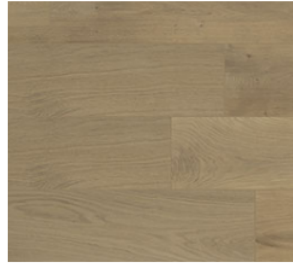

LUXURY GENUINE HARDWOOD

www.WfromMSI.com

WTM Luxury Genuine Hardwood

Learn More

Colors

Atwood

Bourland

Bramlett

Collections	Ladson	McCarran
Plank Size	7.5x75 RL	9.5 x 86 RL
SQFT per PC	3.89-3.92	5.67-5.68
Short Boards	30%	30%
Total Thickness	12MM (1/2")	15MM (5/8")
Veneer Thickness	2MM	4MM
Veneer Species	European Oak	European Oak
Veneer Cut	Sliced	Sawn
Grade	ABCD	ABCD
Finish	Wire Brushed	Wire Brushed
Edges	Bevel	Bevel
Pcs per Box	9	6
Sq.ft per Box	34.97-35.25	34.02-34.10
Warranty	Limited Lifetime Structural 30 Year Residential Finish 5 Year Light Commercial	Limited Lifetime Structural Limited Lifetime Residential Finish 10 Year Light Commercial