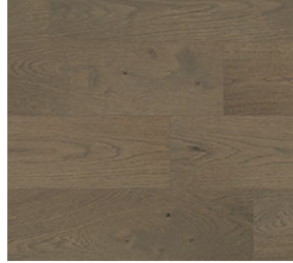

Colors

Wayland

LADSON & MCCARRAN COLLECTIONS BY MSI

Collections	Ladson	McCarran
Plank Size	7.5x75 RL	9.5 x 86 RL
SQFT per PC	3.89-3.92	5.67-5.68
Short Boards	30%	30%
Total Thickness	12MM (1/2")	15MM (5/8")
Veneer Thickness	2MM	4MM
Veneer Species	European Oak	European Oak
Veneer Cut	Sliced	Sawn
Grade	ABCD	ABCD
Finish	Wire Brushed	Wire Brushed
Edges	Bevel	Bevel
Pcs per Box	9	6
Sq.ft per Box	34.97-35.25	34.02-34.10
Warranty	Limited Lifetime Structural 30 Year Residential Finish 5 Year Light Commercial	Limited Lifetime Structural Limited Lifetime Residential Finish 10 Year Light Commercial

Micro-Bevel

Radiant Heat Approved

CrystaLux Ultra™ Protection

Industry Leading Warranty Options

Anywhere Above / Below Grade

Genuine Wood

ZERO SLIP™

W™ Luxury Engineered Hardwood is Greenguard Gold and Floorscore certified and compliant to CARB II/TSCA VI requirements.