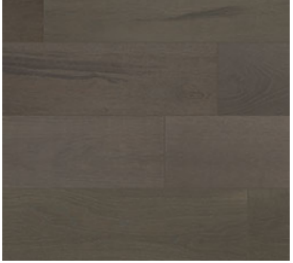

Colors

Milledge

LADSON & MCCARRAN COLLECTIONS BY MSI

Collections	Ladson	McCarran
Plank Size	7.5x75 RL	9.5 x 86 RL
SQFT per PC	3.89-3.92	5.67-5.68
Short Boards	30%	30%
Total Thickness	12MM (1/2")	15MM (5/8")
Veneer Thickness	2MM	4MM
Veneer Species	European Oak	European Oak
Veneer Cut	Sliced	Sawn
Grade	ABCD	ABCD
Finish	Wire Brushed	Wire Brushed
Edges	Bevel	Bevel
Pcs per Box	9	6
Sq.ft per Box	34.97-35.25	34.02-34.10
Warranty	Limited Lifetime Structural 30 Year Residential Finish 5 Year Light Commercial	Limited Lifetime Structural Limited Lifetime Residential Finish 10 Year Light Commercial

Micro-Bevel

Radiant Heat Approved

CrystaLux Ultra™ Protection

Industry Leading Warranty Options

Anywhere Above / Below Grade

Genuine Wood

ZERO SLIP™

W™ Luxury Engineered Hardwood is Greenguard Gold and Floorscore certified and compliant to CARB II/TSCA VI requirements.