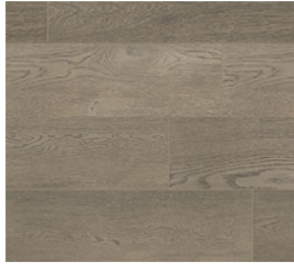

LUXURY GENUINE HARDWOOD

www.WfromMSI.com

WTM Luxury Genuine Hardwood

Learn More

Colors

Atwood

Bourland

Bramlett

Collections	Ladson	McCarran
Plank Size	7.5x75 RL	9.5 x 86 RL
SQFT per PC	3.89-3.92	5.67-5.68
Short Boards	30%	30%
Total Thickness	12MM (1/2")	15MM (5/8")
Veneer Thickness	2MM	4MM
Veneer Species	European Oak	European Oak
Veneer Cut	Sliced	Sawn
Grade	ABCD	ABCD
Finish	Wire Brushed	Wire Brushed
Edges	Bevel	Bevel
Pcs per Box	9	6
Sq.ft per Box	34.97-35.25	34.02-34.10
Warranty	Limited Lifetime Structural 30 Year Residential Finish 5 Year Light Commercial	Limited Lifetime Structural Limited Lifetime Residential Finish 10 Year Light Commercial