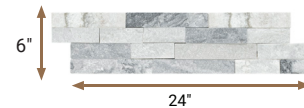

**Sierra Blue**

ID: LPNLQSIEBLU924  
Material Type: Quartzite

**Silver Travertine**

ID: LPNLTSIL924  
Material Type: Travertine

**Taja Cream**

ID: LPNLLTAJCRE924  
Material Type: Limestone

**Rockmount**

Thickness 0.38"-0.75" Covers 1 sf.

**XL Rockmount**

Thickness 0.75"-1.18" Covers 1.5 sf.

Z Shaped are designed to interlock together for seamless installation